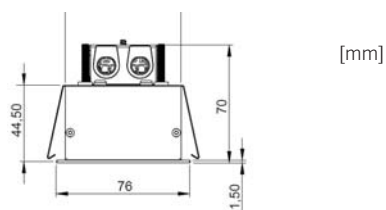

Takinfäld armatur för belysning av kontor, korridorer, entréer, konferensrum och skolor. Singel eller systemlösning. För undertak VTB med synlig bärprofil 15 eller 25mm eller för fast undertak.
	LED 3000K/4000K.
	Tillval: Tunable white 3000-6000K.
	230V till integrerad driver, fast anslutning.
	one4all innefattar DALI, switchDIM, corridor FUNCTION och DSI. Standard 300mA, programmerbart mellan 150 och 400mA. Tillval: närvarosensor / dagsljussensor.
	Aluminium, opaliserad / prismatiskt PC.
	Standardfärg: vitlackerad RAL9003 finstruktur.
	Takinfäld, bygelfäste ingår. Taktjocklek $\geq$ 3mm. Håltagning: L minus 8mm x 70mm.
	1,5 kg per meter.

LED-info

Egenskaper LED	Prestanda
Färgtemperatur	Varmvit $\approx$ 3000K, 124 lm/W Neutralvit $\approx$ 4000K, 129 lm/W
Ra-värde	>80
Brinntid	50.000h (L70)
SDCM	3