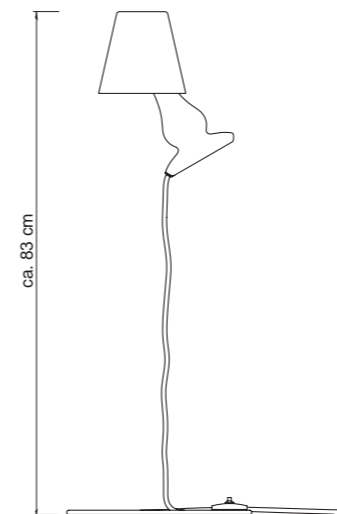

FlapFlap

Stehleuchte / Floorlamp

MATERIAL: PC, STAHL / STEEL
FARBEN / COLOURS: WEISS / WHITE
LEUCHTMITTEL / LAMP:

- E14, LED, MAX. 6W
- E14, HALOGEN, MAX. 48W
- E14, ESL, MAX. 7W