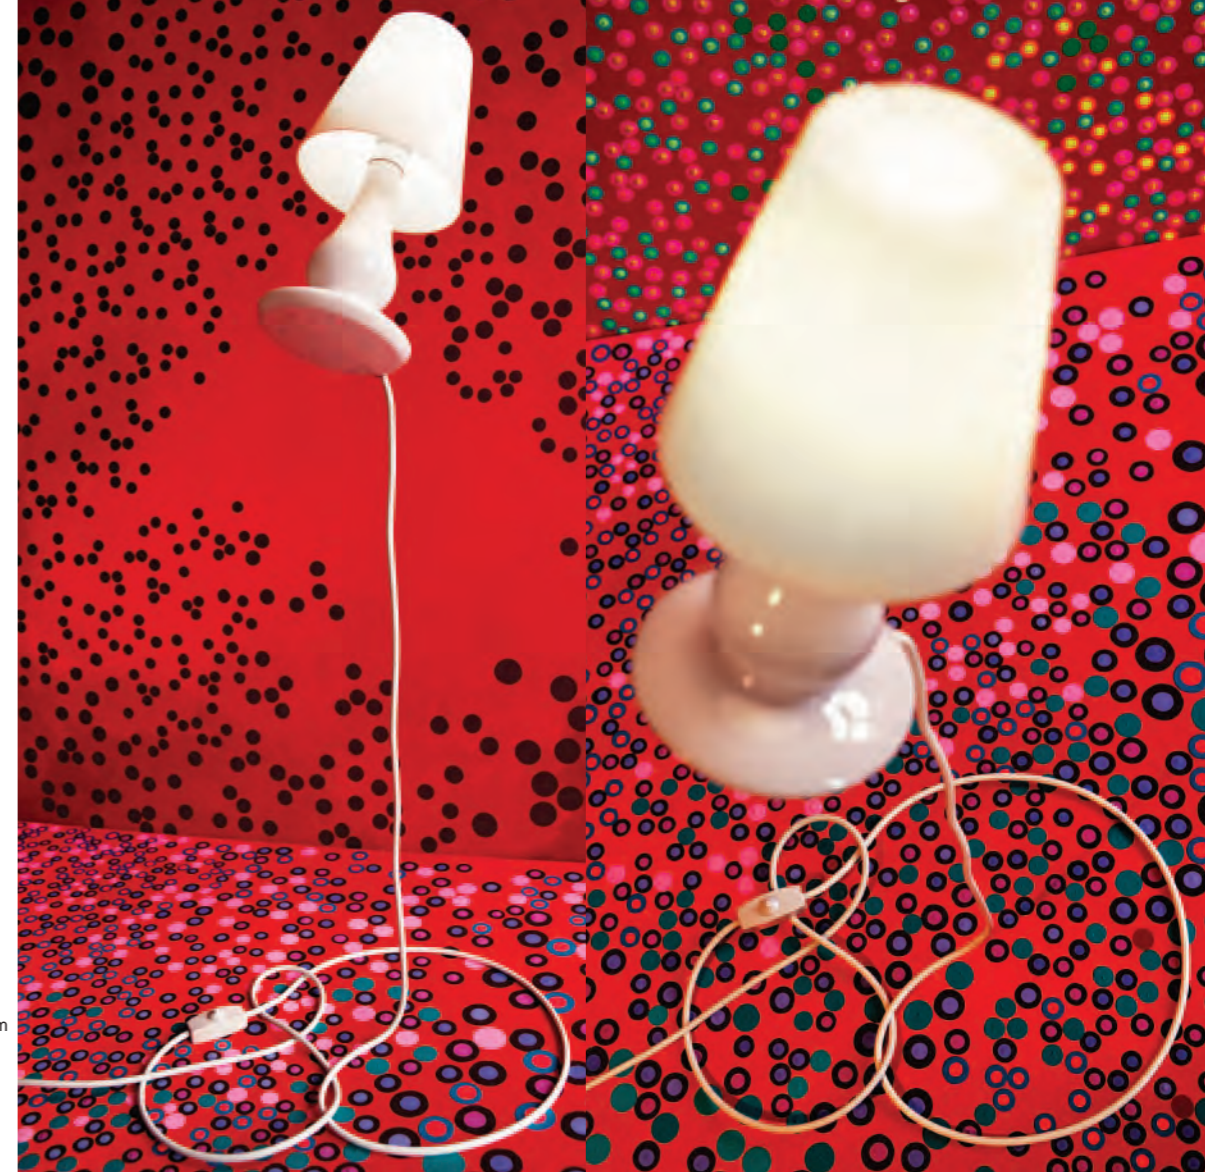

Like the head of a charmed snake, this luminaire rises above its cable – with FlapFlap designer Constantin Wortmann has apparently managed to cancel the gravity. And just like the head of a snake on its body, FlapFlap's high gloss shade rests directly the illuminant and can be pointed into all directions. And the new **FlapFlap_single pendant**, a single pendant luminaire with a switch integrated in the power supply cable, seems to stand perpendicular in the air.

FlapFlap

Stehleuchte / Floorlamp

MATERIAL: PC, STAHL / STEEL
FARBEN / COLOURS: WEISS / WHITE
LEUCHTMITTEL / LAMP:

-  E14, LED, MAX. 6W
-  E14, HALOGEN, MAX. 48W
-  E14, ESL, MAX. 7W

FlapFlap

Pendelleuchte
Pendantlamp

MATERIAL: PC, STAHL / STEEL
FARBEN / COLOURS: WEISS / WHITE
BALDACHIN: PLUX SYSTEM
LEUCHTMITTEL / LAMP:

-  E14, LED, MAX. 6W
-  E14, HALOGEN, MAX. 48W
-  E14, ESL, MAX. 7W