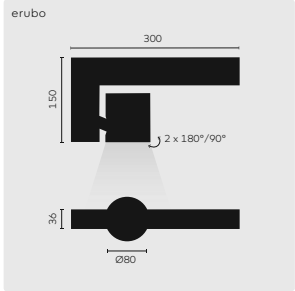

Colour	KR-code	Light sources	8327 2700K, CR83	8330 3000K, CR83	9027 2700K, CR90	9030 3000K, CR90	9827 2700K, CR98	9830 3000K, CR98	SP Spot (12°)	FL Flood (2,4°)	WFL Wide flood (38°)	Optional accessories
erubo low output Gear: incl., phase dimming	○	KR921535	①	●	●	●	●	●	●	●	●	●	■
	●	KR921532	①	●	●	●	●	●	●	●	●	●	■
erubo high output Gear: incl., phase dimming	○	KR921635	②	●	●	●	●	●	●	●	●	●	■
	●	KR921632	②	●	●	●	●	●	●	●	●	●	■
erubo high output Gear: incl., 1-10v dimming	○	KR921645	③	●	●	●	●	●	●	●	●	●	■
	●	KR921642	③	●	●	●	●	●	●	●	●	●	■
erubo high output Gear: incl., DALI dimming	○	KR921655	③	●	●	●	●	●	●	●	●	●	■
	●	KR921652	③	●	●	●	●	●	●	●	●	●	■
erubo on-track low output Gear: incl., phase dimming	○	KR927535	①	●	●	●	●	●	●	●	●	●	■
	●	KR927532	①	●	●	●	●	●	●	●	●	●	■
erubo on-track high output Gear: incl., phase dimming	○	KR927635	②	●	●	●	●	●	●	●	●	●	■
	●	KR927632	②	●	●	●	●	●	●	●	●	●	■
erubo on-track high output Gear: incl., 1-10v dimming	○	KR927645	③	●	●	●	●	●	●	●	●	●	■
	●	KR927642	③	●	●	●	●	●	●	●	●	●	■
erubo on-track high output Gear: incl., DALI dimming	○	KR927655	③	●	●	●	●	●	●	●	●	●	■
	●	KR927652	③	●	●	●	●	●	●	●	●	●	■
■ Optional accessories													
Lenses ②				KR762002 Anti-glare louvre									
3~ circuit track				See page 550									

	LED	SP	CRI	CCT	Voltage	Wattage	Fixture lumen	
①			CR183	2700K/3000K	230V	15,6W	1051lm	
			CR198	2700K/3000K	230V	19W	897lm	
			FL 6	2700K/3000K	230V	9,5W	1037lm	
			WFL	2700K/3000K	230V	13,3W	1037lm	
②			FL 6	2700K/3000K		15,2W	1595lm	
			WFL	2700K/3000K		15,2W	1595lm	
③			LED	CR183	2700K/3000K	19,1W	1595lm	
			FL 6	CR190	2700K/3000K	19,1W	1595lm	
				WFL	CR198	2700K/3000K	17,2W	1037lm

REMARKS

Gear included.
IP40