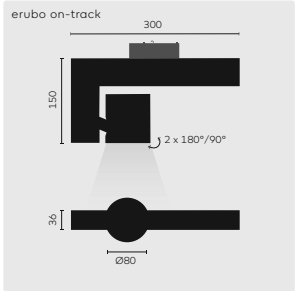

Colour	KR-code	Light sources	8327 2700K, CR83	8330 3000K, CR83	9027 2700K, CR90	9030 3000K, CR90	9827 2700K, CR98	9830 3000K, CR98	SP Spot (12°)	FL Flood (2,4°)	WFL Wide flood (38°)	Optional accessories
erubo low output Gear: incl., phase dimming	○	KR921535	①	●	●	●	●	●	●	●	●	●	■
	●	KR921532	①	●	●	●	●	●	●	●	●	●	■
erubo high output Gear: incl., phase dimming	○	KR921635	②	●	●	●	●	●	●	●	●	●	■
	●	KR921632	②	●	●	●	●	●	●	●	●	●	■
erubo high output Gear: incl., 1-10v dimming	○	KR921645	③	●	●	●	●	●	●	●	●	●	■
	●	KR921642	③	●	●	●	●	●	●	●	●	●	■
erubo high output Gear: incl., DALI dimming	○	KR921655	③	●	●	●	●	●	●	●	●	●	■
	●	KR921652	③	●	●	●	●	●	●	●	●	●	■
erubo on-track low output Gear: incl., phase dimming	○	KR927535	①	●	●	●	●	●	●	●	●	●	■
	●	KR927532	①	●	●	●	●	●	●	●	●	●	■
erubo on-track high output Gear: incl., phase dimming	○	KR927635	②	●	●	●	●	●	●	●	●	●	■
	●	KR927632	②	●	●	●	●	●	●	●	●	●	■
erubo on-track high output Gear: incl., 1-10v dimming	○	KR927645	③	●	●	●	●	●	●	●	●	●	■
	●	KR927642	③	●	●	●	●	●	●	●	●	●	■
erubo on-track high output Gear: incl., DALI dimming	○	KR927655	③	●	●	●	●	●	●	●	●	●	■
	●	KR927652	③	●	●	●	●	●	●	●	●	●	■
■ Optional accessories													
Lenses ②				KR762002 Anti-glare louvre									
3~ circuit track				See page 550									

	LED	SP	CRI	CCT	Voltage	Wattage	Fixture lumen	
①			CR183	2700K/3000K	230V	15,6W	1051lm	
			CR198	2700K/3000K	230V	19W	897lm	
			FL 6	2700K/3000K	230V	9,5W	1037lm	
			WFL	2700K/3000K	230V	13,3W	1037lm	
②			FL 6	2700K/3000K		15,2W	1595lm	
			WFL	2700K/3000K		15,2W	1595lm	
③			LED	CR183	2700K/3000K	19,1W	1595lm	
			FL 6	CR190	2700K/3000K	19,1W	1595lm	
				WFL	CR198	2700K/3000K	17,2W	1037lm

REMARKS

Gear included.
IP40