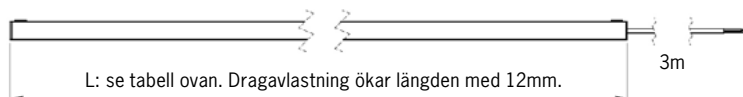

L: se tabell ovan. Dragavlastning ökar längden med 12mm.

3m

[mm]