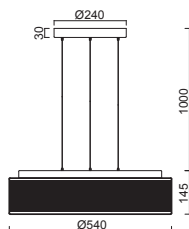

ERIS LEC4

Závěs	3 ocelová lanka, která slouží i jako přívod elektrické energie
Stínidlo	třívrstvé opálové sklo s matovým povrchem a malovaným dekorativním pruhem
Držení stínidla	sklapovací držáky
Umístění	stropní
Pendant	3 steel wires which also serve as a power supply
Shade	three-layer opal glass with matt surface and painted decorative stripe
Shade fixing	with folding two-step clamp holders
Installation	ceiling