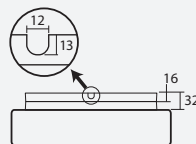

podstavec pro boční přívod
base for sidesupply

Náhradní stínidlo
spare shade

kód
code

typ
type

kód
code

typ
type

33509

B16/BP

20103

626

STANDARD IP44

kód code	typ type	zdroj source	příkon / input [W]	objímka socket
54963	IN-32BT16/626		3x60	3xE27

LED IP44

kód code	typ type	příkon input [W]	světelný tok LED luminous flux of LED [lm]	světelný tok svítidla luminous flux of luminaire [lm]	se senzorem with sensor kód / code	stlmitelné DALI DIM DALI kód / code	corridor function DALI + sensor kód / code
3000K							
68084	LED-1L19C05BT16/626 3000	26	3510	2280	68085	68086	68087
68089	LED-1L19C07BT16/626 3000	37	4770	3100	68090	68091	68092
NOUZOVÉ KOMBINOVANÉ / EMERGENCY COMBINED - 3H							
68088	LED-1L19C05BT16/626/NK1W 3000	26	3510	2280			
68093	LED-1L19C07BT16/626/NK1W 3000	37	4770	3100			
4000K							
68584	LED-1L19C05BT16/626 4000	26	3700	2400	68585	68586	68587
68589	LED-1L19C07BT16/626 4000	37	5030	3270	68590	68591	68592
NOUZOVÉ KOMBINOVANÉ / EMERGENCY COMBINED - 3H							
68588	LED-1L19C05BT16/626/NK1W 4000	26	3700	2400			
68593	LED-1L19C07BT16/626/NK1W 4000	37	5030	3270