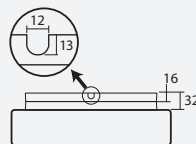

Montura

Stínidlo

Držení stínidla

Montáž

kovová

třívrstvé opálové sklo s matovaným povrchem

bajonetové

na stěnu nebo na strop

Fixture

Shade

Shade attachment

Light mounting

metal

three-layer glass with matt surface

with bayonet

on the ceiling or on the wall

Dekoratívni límeček / decorative rim