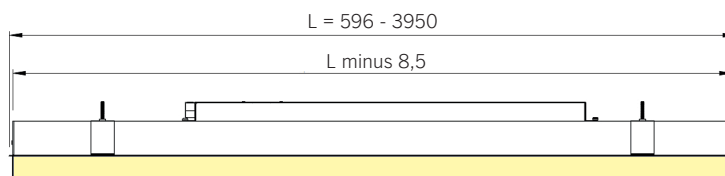

Takinfälld

Artikel	Namn
51-73-49302-20108	Cover drop-down 10W 3000K 1020lm 596mm one4all
51-73-49303-20108	Cover drop-down 14W 3000K 1530lm 854mm one4all
51-73-49304-20108	Cover drop-down 19W 3000K 2040lm 1196mm one4all
51-73-49305-20108	Cover drop-down 24W 3000K 2550lm 1430mm one4all
51-73-49306-20108	Cover drop-down 28W 3000K 3060lm 1710mm one4all
51-73-49308-20108	Cover drop-down 38W 3000K 4080lm 2270mm one4all
51-73-49309-20108	Cover drop-down 42W 3000K 4590lm 2550mm one4all
51-73-49310-20108	Cover drop-down 47W 3000K 5100lm 2830mm one4all
51-73-49311-20108	Cover drop-down 52W 3000K 5610lm 3110mm one4all
51-73-49312-20108	Cover drop-down 56W 3000K 6120lm 3390mm one4all
51-73-49313-20108	Cover drop-down 61W 3000K 6630lm 3670mm one4all
51-73-49314-20108	Cover drop-down 66W 3000K 7140lm 3950mm one4all

51-73-49302-20108 är 3000K

För 2700K, ange istället 2 i artikelnumret:
51-73-49202-20108

För 4000K, ange istället 4 i artikelnumret:
51-73-49402-20108

51-73-49302-20108 är one4all
För on/off, ange istället 0 i artikelnumret:
51-73-49302-20100