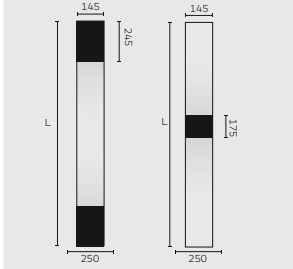

dolma 145 up/down light / symmetrical