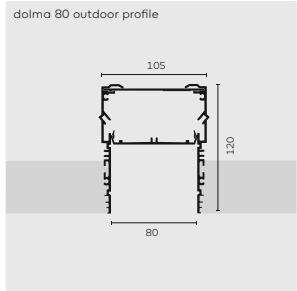

kreon dolma 80 IP