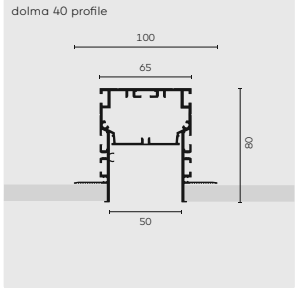

kreon dolma 40