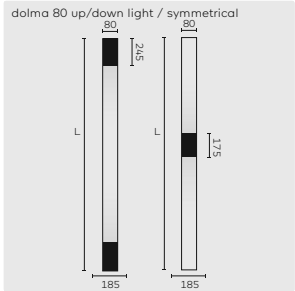

dolma 80 profile
Min depth: 80, thickness boardmaterial: max. 15mm, IP40

Colour	KR-code
●	KR715002
●	KR715003

dolma 80 up/down light
Gear: incl., 230V, IP20

dolma 80 symmetrical light
Gear: incl., 230V, IP20

Colour	KR-code	Light sources	8027 2700K, CRI80+	8030 3000K, CRI80+	SW Switchable ON/OFF	VD 1-10V dimming	DD DALI dimming	Optional accessories
○	KR915441	①	●	●	●	●	●	■
●	KR915442	①	●	●	●	●	●	■
●	KR915443	①	●	●	●	●	●	■
○	KR915471	①	●	●	●	●	●	■
●	KR915472	①	●	●	●	●	●	■
●	KR915473	①	●	●	●	●	●	■

■ **Optional accessories**

Electrical wiring	KR705401	Extra electrical wiring (for an extra circuit)
EURO connector	KR705403	EURO connector

	CRI	CCT	Voltage	Wattage	Fixture lumen
①	LED CRI80+	2700K/3000K	230V	8,4W	126lm

REMARKS