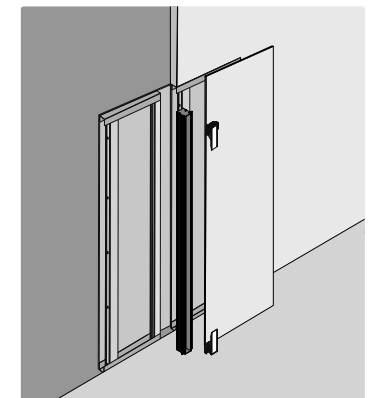

REMARKS

kreon dolma profiles are supplied fully pre-assembled, including all modules, gears and connections. Max. Length single profile: 5900mm. Shipping length depends on the transport possibilities.

dolma 40