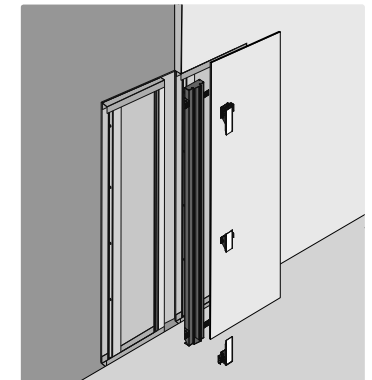

REMARKS

dolma 80