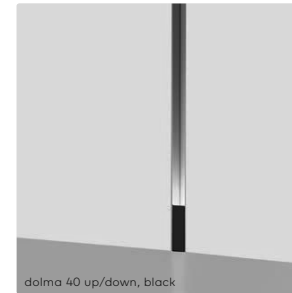

# kreon dolma

kreon dolma indoor has a visible width of 40mm, 80mm or 145mm. The conduit is a recessed aluminium profile that can easily be installed in walls or ceilings. The made to measure profile is finished in natural or black anodized aluminium.

Standard LED lighting elements can be integrated on either one extremity or both or in the middle of the profile for a fading lighting effect. Use kreon dolma as a beacon in residential or public environments.

kreon dolma indoor is available in three width options and has a satin silver anodised finish, while kreon dolma 80 outdoor is offered in silver or black finishes as standard. Light sources can be positioned centrally along the profiles or mounted at either end. kreon dolma shower is a class 3 profile for exclusive use in indoor wet areas such as bathrooms.