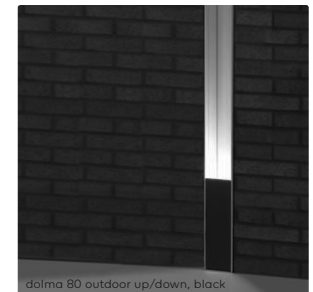

dolma 145 symmetrical, grey

dolma 80 outdoor up/down, black