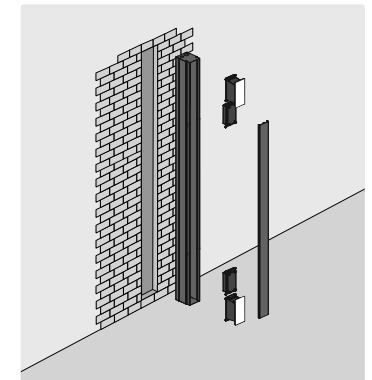

REMARKS

① kreon dolma outdoor profile is IP40, kreon dolma outdoor up/down module is IP55. Water conduit needs to be placed below and behind the profile, both for outdoor and shower profile. Check installation manual.

kreon dolma profiles are supplied fully pre-assembled, including all modules, gears and connections. Max. Length single profile: 5900mm. Shipping length depends on the transport possibilities.

	CRI	CCT	Voltage	Wattage	Drive current	Fixture lumen
①	LED CRI80+	2700K/3000K	230V	8,4W		204lm
②	LED CRI80+	2700K/3000K		8,4W	700mA	204lm

dolma 80 outdoor