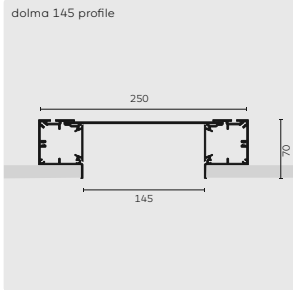

kreon dolma 145

dolma 145 profile