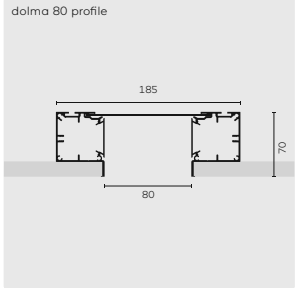

dolma 80 profile
Min depth: 80, thickness boardmaterial: max. 15mm, IP40

Colour	KR-code
●	KR715002
●	KR715003

dolma 80 up/down light
Gear: incl., 230V, IP20

dolma 80 symmetrical light
Gear: incl., 230V, IP20

Colour	KR-code	Light sources	8027 2700K, CRI80+	8030 3000K, CRI80+	SW Switchable ON/OFF	VD 1-10V dimming	DD DALI dimming	Optional accessories
○	KR915441	①	●	●	●	●	●	■
●	KR915442	①	●	●	●	●	●	■
●	KR915443	①	●	●	●	●	●	■
○	KR915471	①	●	●	●	●	●	■
●	KR915472	①	●	●	●	●	●	■
●	KR915473	①	●	●	●	●	●	■

■ **Optional accessories**

Electrical wiring	KR705401	Extra electrical wiring (for an extra circuit)
EURO connector	KR705403	EURO connector

	CRI	CCT	Voltage	Wattage	Fixture lumen
①	LED CRI80+	2700K/3000K	230V	8,4W	126lm

REMARKS