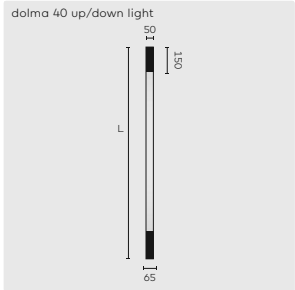

kreon dolma 40