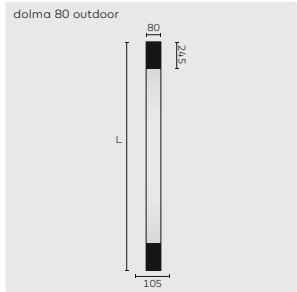

kreon dolma 80 IP