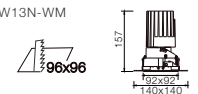

Code Remark: N=N(No Driver) F=F(ON-OFF) P=P(Phase Dim) A=A(1-10V Dim) D=D(DALI Dim)

Trimless Version available

Trimless code for SHS3G2-930WW13N-WM → SHS6G2-930WW13N-WM

Trimless code for SHS3G2-930WW13N-WM → EHS3G2-930WW13N-WM