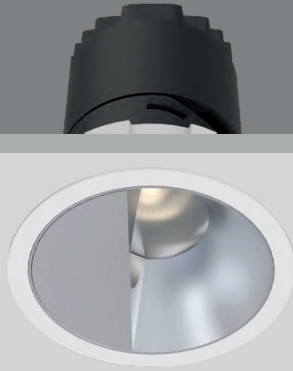

NEKO / SENSE 100 / S100R3-G2
Wall Washer LED Downlight

NEW

See Details @www.nekolighting.com

NEKO / SENSE 100H / S100HR3-G2
Wall Washer LED Downlight

NEW

13W 18W CRI80 2700K 3000K 4000K CITIZEN 50,000H @ L80B10 IP54 5 YEAR GUARANTEE CB CE ENEC Intertek