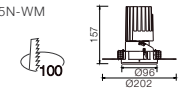

Trimless code for SHR3G2-930WW25N-WM → SHR6G2-930WW25N-WM