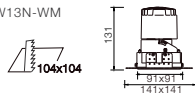

Code Remark: N=N(No Driver) F=F(ON-OFF) P=P(Phase Dim) A=A(1-10V Dim) D=D(DALI Dim)

Trimless Version available

Trimless code for SSS3G2-930WW13N-WM → SSS6G2-930WW13N-WM

Trimless code for SSS3G2-930WW13N-WM → ESS3G2-930WW13N-WM