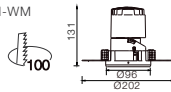

Code Remark: N=N(No Driver) F=F(ON-OFF) P=P(Phase Dim) A=A(1-10V Dim) D=D(DALI Dim)

Trimless Version available

Trimless code for SSR3G2-930WW13N-WM → SSR6G2-930WW13N-WM

Trimless code for SSR3G2-930WW13N-WM → ESR3G2-930WW13N-WM