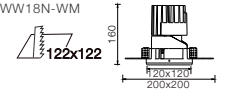

Code Remark N=N(No Driver) F=F(ON-OFF) P=P(Phase Dim) A=A(1-10V Dim) D=D(DALI Dim)

Trimless Version available

Trimless code for SMS3G2-930WW18N-WM → SMS6G2-930WW18N-WM

Trimless code for SMS3G2-930WW18N-WM → EMS3G2-930WW18N-WM