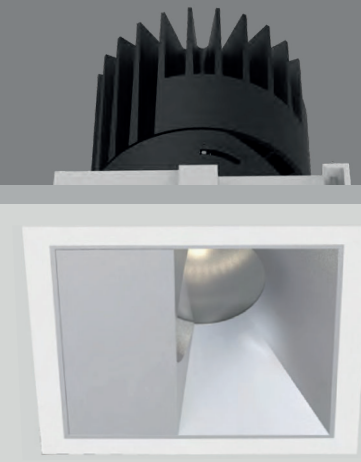

NEKO / SENSE 150 / S150R3-G2
Wall Washer LED Downlight

NEW

See Details @www.nekolighting.com

NEKO / SENSE 150 / S150S3-G2
Wall Washer LED Downlight

NEW

See Details @www.nekolighting.com

25W 38W CRI90 2700K 3000K 4000K CITIZEN 60,000h@L80B10 IP54 5 YEAR GUARANTEE CB CE ENEC Intertek 160 1-35mm Ceiling Thickness 190 Ø182