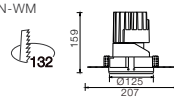

Trimless code for SMR3G2-930WW18N-WM → SMR6G2-930WW18N-WM