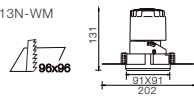

Trimless code for SSS3G2-930WW13N-WM → SSS6G2-930WW13N-WM