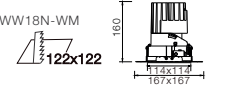

Code Remark N=N(No Driver) F=F(ON-OFF) P=P(Phase Dim) A=A(1-10V Dim) D=D(DALI Dim)

Trimless Version available

Trimless code for SMS3G2-930WW18N-WM → SMS6G2-930WW18N-WM

Trimless code for SMS3G2-930WW18N-WM → EMS3G2-930WW18N-WM