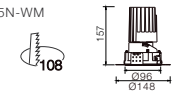

Code Remark: N=N(No Driver) F=F(ON-OFF) P=P(Phase Dim) A=A(1-10V Dim) D=D(DALI Dim)

Trimless Version available

Trimless code for SHR3G2-930WW25N-WM → SHR6G2-930WW25N-WM

Trimless code for SHR3G2-930WW25N-WM → EHR3G2-930WW25N-WM