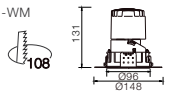

Code Remark: N=N(No Driver) F=F(ON-OFF) P=P(Phase Dim) A=A(1-10V Dim) D=D(DALI Dim)

Trimless Version available

Trimless code for SSR3G2-930WW13N-WM → SSR6G2-930WW13N-WM

Trimless code for SSR3G2-930WW13N-WM → ESR3G2-930WW13N-WM