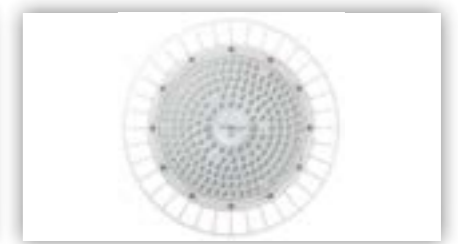

Head view COMO PRO 200

5

YEAR WARRANTY

50.000 h LIFETIME

ENERGY EFFICIENCY CLASS

A++

IP65

-40°C ... +50°C

PRACHT.COM

+49 64 66 / 91 40 - 0