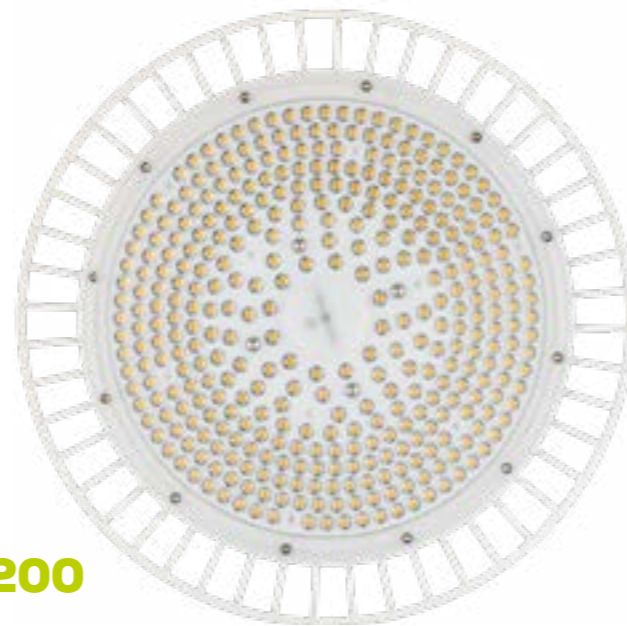

Low glare - lowest UGR value of its class.

Checked

D-rating and IP65 thanks to robust structure and short, ageing-resistant silicone seals.

Robust materials

Housing made of white powder-coated aluminium magnesium alloy.

PRACHT®

COMO BL

The COMO BL from the PRACHT BASIC LINE is a quickly available, robust and cost-effective lighting solution for high-ceilinged halls.

High PRACHT quality with the price-performance winner COMO BL.

100

200

COMO BL Individual luminaire, color temperature 4000 K, diameter 380 mm, R_a>80, EEC A++; IP65, T_a -40°C ... +50°C

Model	P/N	Power	Light distribution	Luminous flux	Weight
COMO BL 100	9600012	1x100 W	wide 100°	13600 lm	2,4 kg
COMO BL 150	9600212	1x150 W	wide 100°	20500 lm	3,9 kg
COMO BL 150	9610212	1x150 W	medium 60°	20500 lm	3,9 kg
COMO BL 200	9600112	1x200 W	wide 100°	27000 lm	4,0 kg
COMO BL 200	9610112	1x200 W	medium 60°	27000 lm	4,0 kg