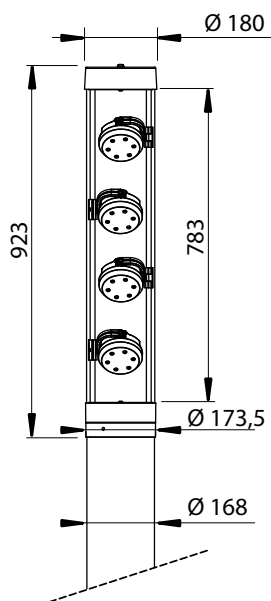

COLUMNS

AMARANTE

Design: ECLATEC

AMARANTE

Design: ECLATEC

AMARANTE

DESCRIPTION

Product name	AMARANTE
Housing	Die cast aluminium bottom Cylindrical steel pole 3 m (total height 4 m)
Bowl	Polycarbonate or PMMA clear tube, Ø 168 mm
Finish	Polyester powder coating, any colour available
Impact protection	PMMA: IK 06, Polycarbonate: IK 10
Ingress Protection	IP66 Silicone gasket on the base
Dimensions (dia x h)	180 x 923 mm
Weight	72kg
Windage area	0.56m ²
Materials used	Aluminium 57% Steel 24% Plastic 18% Other 1%
Electrical class	Class I or II

DIMENSIONS

SOURCES & PHOTOMETRIC DISTRIBUTIONS

AMARANTE

Sources	4 KIDLED
Module color	RAL 2900 only
Colour temperature	3000K, 4000 K
Optical Distribution	ORALENS: ERS, PFI, PFM
Power supply current	Constant: 350 mA and 700 mA Adjustable up to 700 mA in option

MECHANICAL INTERFACES

Male bracket fastening luminaire for top fixing
Tubular pole Ø 168 mm with flange plate 300 x 300 mm

MAINTENANCE

Lighting equipment maintenance	Removing the luminous head with a set screw and quarter-turn system
Sources maintenance	Luminous head with removable KIDLED modules

MODULES ORIENTATION

KIDLED orientation on exit from factory

Configuration 1

Configuration 2

Configuration 3

Configuration

Column height: 4 m