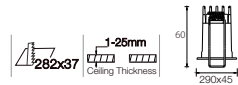

NEKO / FUSION / FW10
Wall Washer LED Downlight

Matt Reflector