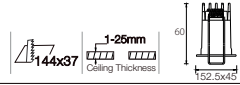

NEKO / FUSION / FW5
Wall Washer LED Downlight

Project: Private House, China

LED Power	System Power	LED Voltage	LED Current	CRI	CCT	Beam	LED Output	System Output	Code
11 W	13 W	15 V	700 mA	80	2700K	WW	1200lm	550lm	FW5-827WW11N-WM
						WW	1300lm	600lm	FW5-830WW11N-WM
						WW	1400lm	650lm	FW5-840WW11N-WM
11 W	13 W	15 V	700 mA	80	2700K	WW	1200lm	550lm	FW5-827WW11N-BM
						WW	1300lm	600lm	FW5-830WW11N-BM
						WW	1400lm	650lm	FW5-840WW11N-BM