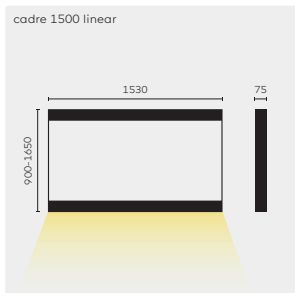

Colour ❶	KR-code	Light sources	9027 2700K, CRI90	9030 3000K, CRI90	10 1-10 V dimming	00 DALI dimming	Required accessories ❷
cadre 1200 linear 230V	●	KR963662	①	●	●	●	●	■
	○	KR963660	①	●	●	●	●	■
cadre 1200 spot 230V	●	KR963682	②	●	●	●	●	■
	○	KR963680	②	●	●	●	●	■
cadre 1500 linear 230V	●	KR963672	③	●	●	●	●	■
	○	KR963670	③	●	●	●	●	■
cadre 1500 spot 230V	●	KR963692	④	●	●	●	●	■
	○	KR963690	④	●	●	●	●	■

	CRI	CCT	Voltage	Wattage	Fixture lumen
① LED	CRI90+	3000K	230V	38,1W	2670lm
② LED	CRI90+	2700K/3000K	230V	4 x 8W	1294lm
③ LED	CRI90+	3000K	230V	47,7W	3011lm
④ LED	CRI90+	2700K/3000K	230V	5 x 8W	1505lm

REMARKS

- ❶ kreon cadre is available in two different colours:
  - Black anodised
  - Chrome
- ❷ Find the accessories for kreon cadre on page 320-321.

Gear: included
IP40