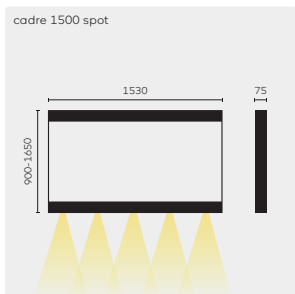

Colour ❶	KR-code	Light sources	9027 2700K, CRI90	9030 3000K, CRI90	10 1-10 V dimming	00 DALI dimming	Required accessories ❷
cadre 1200 linear 230V	●	KR963662	①	●	●	●	●	■
	○	KR963660	①	●	●	●	●	■
cadre 1200 spot 230V	●	KR963682	②	●	●	●	●	■
	○	KR963680	②	●	●	●	●	■
cadre 1500 linear 230V	●	KR963672	③	●	●	●	●	■
	○	KR963670	③	●	●	●	●	■
cadre 1500 spot 230V	●	KR963692	④	●	●	●	●	■
	○	KR963690	④	●	●	●	●	■

	CRI	CCT	Voltage	Wattage	Fixture lumen
① LED	CRI90+	3000K	230V	38,1W	2670lm
② LED	CRI90+	2700K/3000K	230V	4 x 8W	1294lm
③ LED	CRI90+	3000K	230V	47,7W	3011lm
④ LED	CRI90+	2700K/3000K	230V	5 x 8W	1505lm

REMARKS

- ❶ kreon cadre is available in two different colours:
  - Black anodised
  - Chrome
- ❷ Find the accessories for kreon cadre on page 320-321.

Gear: included
IP40