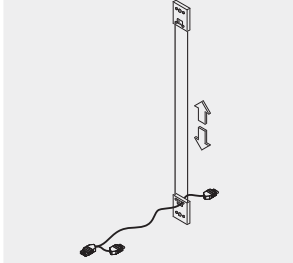

kreon cadre is available with solid telescopic side supports covered with the finest grain leather, or steel tension cable suspension for maximum flexibility, and is finished with a black, chrome or satin silver anodic layer. It can be installed as an individual piece or in a continuous run of up to twenty luminaires.

REMARKS

- ❶ kreon cadre is available in two different colours:
 - Black anodised
 - Chrome
- ❷ Find the accessories for kreon cadre on page 320-321.

Gear: included
IP40

Telescopic suspension, end part

Telescopic suspension, coupler

Cable suspension, end part

Cable suspension, coupler

■ Required accessories

Leather telescopic suspension, black anodised (for KR9636x2)

Pendant height 900-1200mm	End part	<input type="radio"/>	KR763721
		<input checked="" type="radio"/>	KR763722
Coupler		<input type="radio"/>	KR763321
		<input checked="" type="radio"/>	KR763322
Pendant height 1200-1650mm	End part	<input type="radio"/>	KR763821
		<input checked="" type="radio"/>	KR763822
Coupler		<input type="radio"/>	KR763421
		<input checked="" type="radio"/>	KR763422