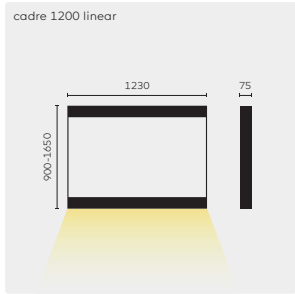

Colour ❶	KR-code	Light sources	9027 2700K, CRI90	9030 3000K, CRI90	10 1-10 V dimming	00 DALI dimming	Required accessories ❷
cadre 1200 linear 230V	●	KR963662	①	●	●	●	●	■
	○	KR963660	①	●	●	●	●	■
cadre 1200 spot 230V	●	KR963682	②	●	●	●	●	■
	○	KR963680	②	●	●	●	●	■
cadre 1500 linear 230V	●	KR963672	③	●	●	●	●	■
	○	KR963670	③	●	●	●	●	■
cadre 1500 spot 230V	●	KR963692	④	●	●	●	●	■
	○	KR963690	④	●	●	●	●	■

	CRI	CCT	Voltage	Wattage	Fixture lumen
① LED	CRI90+	3000K	230V	38,1W	2670lm
② LED	CRI90+	2700K/3000K	230V	4 x 8W	1294lm
③ LED	CRI90+	3000K	230V	47,7W	3011lm
④ LED	CRI90+	2700K/3000K	230V	5 x 8W	1505lm

REMARKS

- ❶ kreon cadre is available in two different colours:
  - Black anodised
  - Chrome
- ❷ Find the accessories for kreon cadre on page 320-321.

Gear: included
IP40