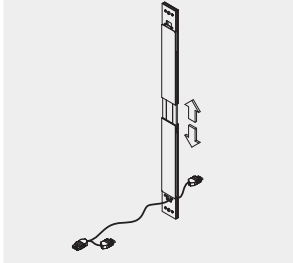

kreon cadre is available with solid telescopic side supports covered with the finest grain leather, or steel tension cable suspension for maximum flexibility, and is finished with a black, chrome or satin silver anodic layer. It can be installed as an individual piece or in a continuous run of up to twenty luminaires.

REMARKS

- ❶ kreon cadre is available in two different colours:
 - Black anodised
 - Chrome
- ❷ Find the accessories for kreon cadre on page 320-321.

Gear: included
IP40

Telescopic suspension, end part

Telescopic suspension, coupler

Cable suspension, end part

Cable suspension, coupler

■ Required accessories

Leather telescopic suspension, black anodised (for KR9636x2)

Pendant height 900-1200mm	End part	<input type="radio"/>	KR763721
		<input checked="" type="radio"/>	KR763722
Coupler		<input type="radio"/>	KR763321
		<input checked="" type="radio"/>	KR763322
Pendant height 1200-1650mm	End part	<input type="radio"/>	KR763821
		<input checked="" type="radio"/>	KR763822
Coupler		<input type="radio"/>	KR763421
		<input checked="" type="radio"/>	KR763422