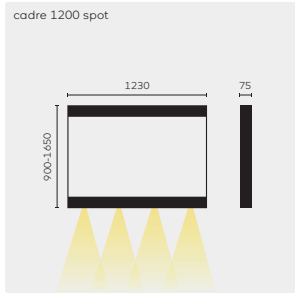

Colour ❶	KR-code	Light sources	9027 2700K, CRI90	9030 3000K, CRI90	10 1-10 V dimming	00 DALI dimming	Required accessories ❷
cadre 1200 linear 230V	●	KR963662	①	●	●	●	●	■
	○	KR963660	①	●	●	●	●	■
cadre 1200 spot 230V	●	KR963682	②	●	●	●	●	■
	○	KR963680	②	●	●	●	●	■
cadre 1500 linear 230V	●	KR963672	③	●	●	●	●	■
	○	KR963670	③	●	●	●	●	■
cadre 1500 spot 230V	●	KR963692	④	●	●	●	●	■
	○	KR963690	④	●	●	●	●	■

	CRI	CCT	Voltage	Wattage	Fixture lumen
① LED	CRI90+	3000K	230V	38,1W	2670lm
② LED	CRI90+	2700K/3000K	230V	4 x 8W	1294lm
③ LED	CRI90+	3000K	230V	47,7W	3011lm
④ LED	CRI90+	2700K/3000K	230V	5 x 8W	1505lm

REMARKS

- ❶ kreon cadre is available in two different colours:
  - Black anodised
  - Chrome
- ❷ Find the accessories for kreon cadre on page 320-321.

Gear: included
IP40