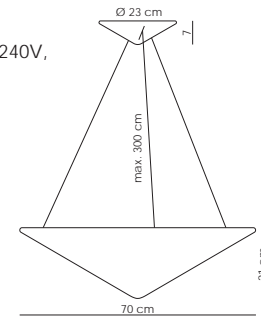

CAO MAO_70

Leuchtmittel / lamps:
LED Modul 27,6W, 110-240V,
50-60Hz

3000K, 4.120lm
4000K, 4.430lm

Dimmbar / dimmable:
DALI / PUSH / 1-10V

Ⓢ ⒸⒺ Ⓢ Ⓢ Ⓢ IP20