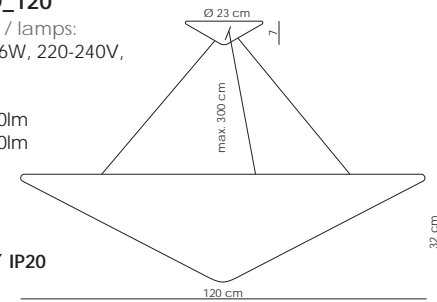

3000K, 9.760lm
4000K, 10.550lm

Dimmbar
dimmable:
DALI / PUSH

Ⓢ ⒸⒺ Ⓢ Ⓢ Ⓢ IP20

Wandleuchten-Deckenleuchte / wall lamps-ceiling lamp:

CAO MAO_70 wall-ceiling

Leuchtmittel / lamps:
LED Modul 27,6W, 110-240V,
50-60Hz