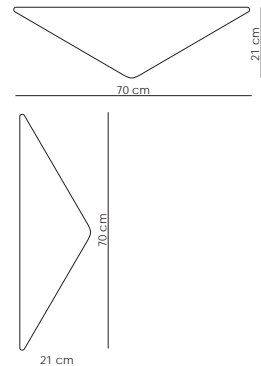

CAO MAO_70 wall-ceiling

Leuchtmittel / lamps:
LED Modul 27,6W, 110-240V,
50-60Hz

3000K, 4.120lm
4000K, 4.430lm

Dimmbar
dimmable:
DALI / PUSH / 1-10V

Ⓢ ⒸⒺ Ⓢ Ⓢ Ⓢ IP20