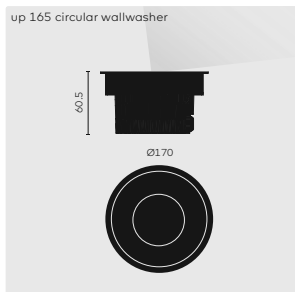

## REMARKS

① Must be placed on remote.

The stated dimensions are only to be used as a reference. Actual dimensions may vary. Each unit is unique due to the artisanal production technique. Gear excluded.  
 ⌀ IP67

# kreon up 165

**up 165**  
 ⌀ LxW 156x156 D 97  
 Gear: excl., anti-glare louvre incl.

**up 165 wallwasher**  
 ⌀ LxW 156x156 D 97  
 Gear: excl.

**up 165 circular**  
 ⌀ Ø156 D 97  
 Gear: excl., anti-glare louvre incl.