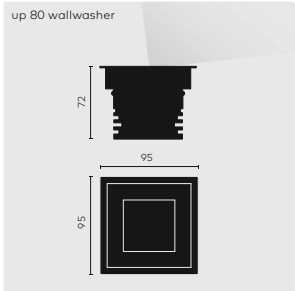

Colour	KR-code	Light sources	8027 2700K, CRI80	9027 2700K, CRI90	Optional accessories
up 80 ⌀ LxW 86x86 D 84 Diffusing lens incl.	○	KR952101	①	●	●	■
	●	KR952102	①	●	●	■
up 80 ⌀ LxW 86x86 D 84 15° optic & anti glare louvre incl.	○	KR952121	②	●	●	■
	●	KR952122	②	●	●	■
up 80 wallwasher ⌀ LxW 86x86 D 84	○	KR952171	③	●	●	■
	●	KR952172	③	●	●	■
up 80 circular ⌀ ⌀ 86 D 84 Diffusing lens incl.	○	KR952601	①	●	●	■
	●	KR952602	①	●	●	■
up 80 circular ⌀ ⌀ 86 D 84, 15° optic & anti glare louvre incl.	○	KR952621	②	●	●	■
	●	KR952622	②	●	●	■
up 80 circular wallwasher ⌀ ⌀ 86 D 84	○	KR952671	③	●	●	■
	●	KR952672	③	●	●	■

■ **Optional accessories**

Matchbox	KR752103	Matchbox up 80
	KR752603	Matchbox up 80 circular
Driver ①	KR772830	LED driver, 700 mA, ON/OFF, 35W (IP68)
	KR772752	LED driver, 700 mA, 1-10V, 12W (IP67)
	KR772753	LED driver, 700 mA, DALI, 70W (IP68)

	CRI	CCT	Wattage	Drive current	Fixture lumen
① LED	CRI80+	2700K	8,4W	700mA	272lm
	CRI90	2700K	8,4W	700mA	272lm
② LED	CRI80+	2700K	8,4W	700mA	458lm
	CRI90	2700K	8,4W	700mA	458lm
③ LED	CRI80+	2700K	8,4W	700mA	534lm
	CRI90	2700K	8,4W	700mA	534lm

REMARKS

① Must be placed on remote.

Thickness boardmaterial:
6-35mm
Gear excluded.
⌀ IP67 - IK10