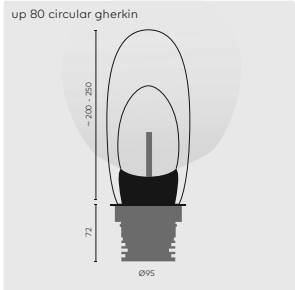

kreon up 80 glass series

	Colour	KR-code	Light sources	8027 2700K, CRI80	Optional accessories
up 80 circular stub ⌀ 86 D 84	●	KR952702	①	●	■
up 80 circular gherkin ⌀ 86 D 84	●	KR952712	①	●	■
up 80 circular freeform stub ⌀ 86 D 84	●	KR952722	①	●	■
■ Optional accessories					
Matchbox	KR752603		Matchbox up 80 circular		
Driver ①	KR772830		LED driver, 700 mA, ON/OFF, 12W (IP67)		
	KR772752		LED driver, 700 mA, 1-10V, 35W (IP68)		
	KR772753		LED driver, 700 mA, DALI, 70W (IP68)		

	CRI	CCT	Wattage	Drive current	Fixture lumen
① LED	CRI80+	2700K	8,4W	700mA	152lm

REMARKS

① Must be placed on remote.

The stated dimensions are only to be used as a reference. Actual dimensions may vary. Each unit is unique due to the artisanal production technique. Gear excluded.
⌀ IP67