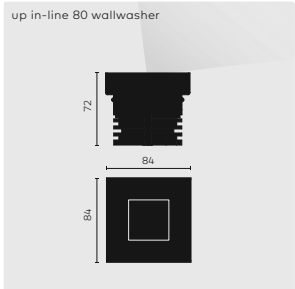

kreon up in-line 80

	Colour	KR-code	Light sources	8027 2700K, CRI80	9027 2700K, CRI90	Optional accessories
up in-line 80 ⌀ LxW 85x85 D 84 Diffusing lens incl.	○	KR952301	①	●	●	■
	●	KR952302	①	●	●	■
up in-line 80 ⌀ LxW 85x85 D 84 15° optic & anti-glare louvre incl.	○	KR952321	②	●	●	■
	●	KR952322	②	●	●	■
up in-line 80 wallwasher ⌀ LxW 85x85 D 84	○	KR952371	③	●	●	■
	●	KR952372	③	●	●	■
up in-line 80 circular ⌀ Ø 85 D 84 Diffusing lens incl.	○	KR952801	①	●	●	■
	●	KR952802	①	●	●	■
up in-line 80 circular ⌀ Ø 85 D 84 15° optic & anti-glare louvre incl.	○	KR952821	②	●	●	■
	●	KR952822	②	●	●	■
up in-line 80 circular wallwasher ⌀ Ø 85 D 84	○	KR952871	③	●	●	■
	●	KR952872	③	●	●	■
Optional accessories						
Matchbox		KR752103	Matchbox for up in-line 80			
		KR752603	Matchbox for up in-line 80 circular			
Driver ①		KR772830	LED driver, 700 mA, ON/OFF, 35W (IP68)			
		KR772752	LED driver, 700 mA, 1-10V, 12W (IP67)			
		KR772753	LED driver, 700 mA, DALI, 70W (IP68)			

	CRI	CCT	Wattage	Drive current	Fixture lumen
① LED	CRI80+	2700K	8,4W	700mA	272lm
	CRI90	2700K	8,4W	700mA	272lm
② LED	CRI80+	2700K	8,4W	700mA	458lm
	CRI90	2700K	8,4W	700mA	458lm
③ LED	CRI80+	2700K	8,4W	700mA	534lm
	CRI90	2700K	8,4W	700mA	534lm

REMARKS

① Must be placed on remote

Thickness boardmaterial:
6-35mm
Gear excluded.
◆ IP67 - IK10