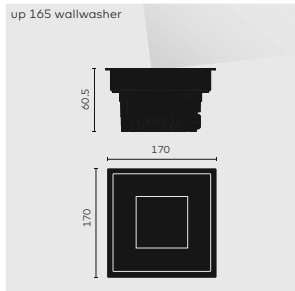

## REMARKS

① Must be placed on remote.

The stated dimensions are only to be used as a reference. Actual dimensions may vary. Each unit is unique due to the artisanal production technique. Gear excluded.  
 ⌀ IP67

# kreon up 165

**up 165**  
 ⌀ LxW 156x156 D 97  
 Gear: excl., anti-glare louvre incl.

**up 165 wallwasher**  
 ⌀ LxW 156x156 D 97  
 Gear: excl.

**up 165 circular**  
 ⌀ Ø156 D 97  
 Gear: excl., anti-glare louvre incl.