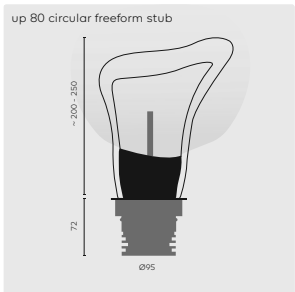

kreon up 80 glass series

	Colour	KR-code	Light sources	8027 2700K, CRI80	Optional accessories
up 80 circular stub ⌀ 86 D 84	●	KR952702	①	●	■
up 80 circular gherkin ⌀ 86 D 84	●	KR952712	①	●	■
up 80 circular freeform stub ⌀ 86 D 84	●	KR952722	①	●	■
■ Optional accessories					
Matchbox	KR752603		Matchbox up 80 circular		
Driver ①	KR772830		LED driver, 700 mA, ON/OFF, 12W (IP67)		
	KR772752		LED driver, 700 mA, 1-10V, 35W (IP68)		
	KR772753		LED driver, 700 mA, DALI, 70W (IP68)		

	CRI	CCT	Wattage	Drive current	Fixture lumen
① LED	CRI80+	2700K	8,4W	700mA	152lm

REMARKS

① Must be placed on remote.

The stated dimensions are only to be used as a reference. Actual dimensions may vary. Each unit is unique due to the artisanal production technique. Gear excluded.
⌀ IP67