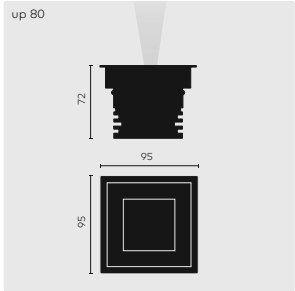

Colour	KR-code	Light sources	8027 2700K, CRI80	9027 2700K, CRI90	Optional accessories
up 80 ⌀ LxW 86x86 D 84 Diffusing lens incl.	○	KR952101	①	●	●	■
	●	KR952102	①	●	●	■
up 80 ⌀ LxW 86x86 D 84 15° optic & anti glare louvre incl.	○	KR952121	②	●	●	■
	●	KR952122	②	●	●	■
up 80 wallwasher ⌀ LxW 86x86 D 84	○	KR952171	③	●	●	■
	●	KR952172	③	●	●	■
up 80 circular ⌀ ⌀ 86 D 84 Diffusing lens incl.	○	KR952601	①	●	●	■
	●	KR952602	①	●	●	■
up 80 circular ⌀ ⌀ 86 D 84, 15° optic & anti glare louvre incl.	○	KR952621	②	●	●	■
	●	KR952622	②	●	●	■
up 80 circular wallwasher ⌀ ⌀ 86 D 84	○	KR952671	③	●	●	■
	●	KR952672	③	●	●	■

■ **Optional accessories**

Matchbox	KR752103	Matchbox up 80
	KR752603	Matchbox up 80 circular
Driver ①	KR772830	LED driver, 700 mA, ON/OFF, 35W (IP68)
	KR772752	LED driver, 700 mA, 1-10V, 12W (IP67)
	KR772753	LED driver, 700 mA, DALI, 70W (IP68)

	CRI	CCT	Wattage	Drive current	Fixture lumen
① LED	CRI80+	2700K	8,4W	700mA	272lm
	CRI90	2700K	8,4W	700mA	272lm
② LED	CRI80+	2700K	8,4W	700mA	458lm
	CRI90	2700K	8,4W	700mA	458lm
③ LED	CRI80+	2700K	8,4W	700mA	534lm
	CRI90	2700K	8,4W	700mA	534lm

REMARKS

① Must be placed on remote.

Thickness boardmaterial:
6-35mm
Gear excluded.
⌀ IP67 - IK10