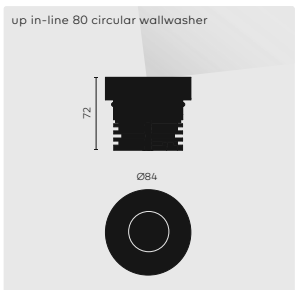

kreon up in-line 80

	Colour	KR-code	Light sources	8027 2700K, CRI80	9027 2700K, CRI90	Optional accessories
up in-line 80 ⌀ LxW 85x85 D 84 Diffusing lens incl.	○	KR952301	①	●	●	■
	●	KR952302	①	●	●	■
up in-line 80 ⌀ LxW 85x85 D 84 15° optic & anti-glare louvre incl.	○	KR952321	②	●	●	■
	●	KR952322	②	●	●	■
up in-line 80 wallwasher ⌀ LxW 85x85 D 84	○	KR952371	③	●	●	■
	●	KR952372	③	●	●	■
up in-line 80 circular ⌀ Ø 85 D 84 Diffusing lens incl.	○	KR952801	①	●	●	■
	●	KR952802	①	●	●	■
up in-line 80 circular ⌀ Ø 85 D 84 15° optic & anti-glare louvre incl.	○	KR952821	②	●	●	■
	●	KR952822	②	●	●	■
up in-line 80 circular wallwasher ⌀ Ø 85 D 84	○	KR952871	③	●	●	■
	●	KR952872	③	●	●	■
Optional accessories						
Matchbox		KR752103	Matchbox for up in-line 80			
		KR752603	Matchbox for up in-line 80 circular			
Driver ①		KR772830	LED driver, 700 mA, ON/OFF, 35W (IP68)			
		KR772752	LED driver, 700 mA, 1-10V, 12W (IP67)			
		KR772753	LED driver, 700 mA, DALI, 70W (IP68)			

	CRI	CCT	Wattage	Drive current	Fixture lumen
① LED	CRI80+	2700K	8,4W	700mA	272lm
	CRI90	2700K	8,4W	700mA	272lm
② LED	CRI80+	2700K	8,4W	700mA	458lm
	CRI90	2700K	8,4W	700mA	458lm
③ LED	CRI80+	2700K	8,4W	700mA	534lm
	CRI90	2700K	8,4W	700mA	534lm

REMARKS

① Must be placed on remote

Thickness boardmaterial:
6-35mm
Gear excluded.
◆ IP67 - IK10