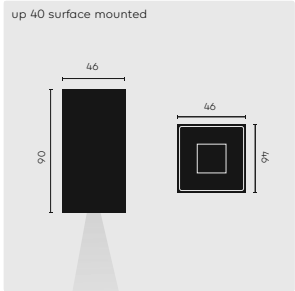

# kreon up

kreon up is a range of IP67 rated luminaires characterised by its minimal appearance and optical functionality. The range is offered in three sizes in square, circular or linear forms, is finished with black or white backed toughened glass with a satin stainless steel trim. LED modules are deep-set within the luminaires and are controlled by a choice of anti-glare louvres for precise uplighting; brightness limiting diffuser for ambient or orientation lighting; wallwash optic for vertical luminance or wall grazing optic for highlighting and bringing out the wall structure. kreon up 40 is also available as a surface mounted fixed downlight or linear wall grazer.

# kreon up 40

**up 40**  
 ☉ LxW 45x45 D 60 ①

**up 40 surface mounted**

**up 40 circular**  
 ☉ Ø 45 D 60

**up 40 circular surface mounted**

### REMARKS

- ① Build-in dimensions of fixture with XC-option: LxW = 45x47
- ② Must be placed on remote.
- ③ Driver can be used for at least 4 fixtures.

Thickness boardmaterial:  
 9-18mm  
 Gear excluded.  
 ☉ IP67