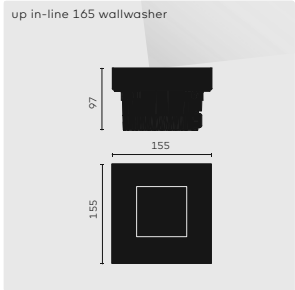

## REMARKS

① Must be placed on remote

Thickness boardmaterial:  
6-35mm  
Gear excluded.  
◆ IP67 - IK10

Matchbox up in-line 80

Matchbox up in-line 80 circular

# kreon up in-line 165

**up in-line 165**  
 Ø LxW 156x156 D 97  
 Gear: excl., anti-glare louvre incl.

**up in-line 165 wallwasher**  
 Ø LxW 156x156 D 97  
 Gear: excl.

**up in-line 165 circular**  
 Ø Ø156 D 97  
 Gear: excl., anti-glare louvre incl.