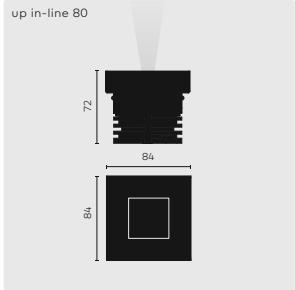

kreon up in-line 80

	Colour	KR-code	Light sources	8027 2700K, CRI80	9027 2700K, CRI90	Optional accessories
up in-line 80 ⌀ LxW 85x85 D 84 Diffusing lens incl.	○	KR952301	①	●	●	■
	●	KR952302	①	●	●	■
up in-line 80 ⌀ LxW 85x85 D 84 15° optic & anti-glare louvre incl.	○	KR952321	②	●	●	■
	●	KR952322	②	●	●	■
up in-line 80 wallwasher ⌀ LxW 85x85 D 84	○	KR952371	③	●	●	■
	●	KR952372	③	●	●	■
up in-line 80 circular ⌀ Ø 85 D 84 Diffusing lens incl.	○	KR952801	①	●	●	■
	●	KR952802	①	●	●	■
up in-line 80 circular ⌀ Ø 85 D 84 15° optic & anti-glare louvre incl.	○	KR952821	②	●	●	■
	●	KR952822	②	●	●	■
up in-line 80 circular wallwasher ⌀ Ø 85 D 84	○	KR952871	③	●	●	■
	●	KR952872	③	●	●	■
Optional accessories						
Matchbox		KR752103	Matchbox for up in-line 80			
		KR752603	Matchbox for up in-line 80 circular			
Driver ①		KR772830	LED driver, 700 mA, ON/OFF, 35W (IP68)			
		KR772752	LED driver, 700 mA, 1-10V, 12W (IP67)			
		KR772753	LED driver, 700 mA, DALI, 70W (IP68)			

	CRI	CCT	Wattage	Drive current	Fixture lumen
① LED	CRI80+	2700K	8,4W	700mA	272lm
	CRI90	2700K	8,4W	700mA	272lm
② LED	CRI80+	2700K	8,4W	700mA	458lm
	CRI90	2700K	8,4W	700mA	458lm
③ LED	CRI80+	2700K	8,4W	700mA	534lm
	CRI90	2700K	8,4W	700mA	534lm

REMARKS

① Must be placed on remote

Thickness boardmaterial:
6-35mm
Gear excluded.
◆ IP67 - IK10