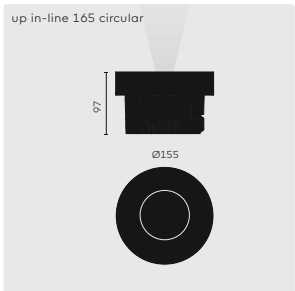

# kreon up 40

**up 40**  
 ☉ LxW 45x45 D 60 ①

**up 40 surface mounted**

**up 40 circular**  
 ☉ Ø 45 D 60

**up 40 circular surface mounted**

## REMARKS

① Must be placed on remote

Thickness boardmaterial:  
6-35mm  
Gear excluded.  
◆ IP67 - IK10

Matchbox up in-line 80

Matchbox up in-line 80 circular

# kreon up in-line 165

**up in-line 165**  
 Ø LxW 156x156 D 97  
 Gear: excl., anti-glare louvre incl.

**up in-line 165 wallwasher**  
 Ø LxW 156x156 D 97  
 Gear: excl.

**up in-line 165 circular**  
 Ø Ø156 D 97  
 Gear: excl., anti-glare louvre incl.