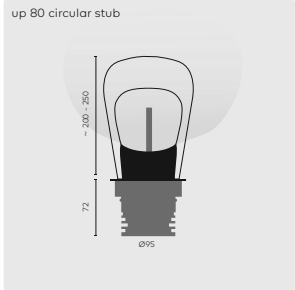

kreon up 80 glass series

	Colour	KR-code	Light sources	8027 2700K, CRI80	Optional accessories
up 80 circular stub ⌀ 86 D 84	●	KR952702	①	●	■
up 80 circular gherkin ⌀ 86 D 84	●	KR952712	①	●	■
up 80 circular freeform stub ⌀ 86 D 84	●	KR952722	①	●	■
■ Optional accessories					
Matchbox	KR752603		Matchbox up 80 circular		
Driver ①	KR772830		LED driver, 700 mA, ON/OFF, 12W (IP67)		
	KR772752		LED driver, 700 mA, 1-10V, 35W (IP68)		
	KR772753		LED driver, 700 mA, DALI, 70W (IP68)		

	CRI	CCT	Wattage	Drive current	Fixture lumen
① LED	CRI80+	2700K	8,4W	700mA	152lm

REMARKS

① Must be placed on remote.

The stated dimensions are only to be used as a reference. Actual dimensions may vary. Each unit is unique due to the artisanal production technique. Gear excluded.
⌀ IP67