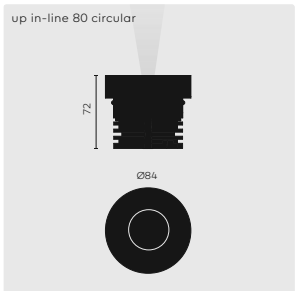

kreon up in-line 80

	Colour	KR-code	Light sources	8027 2700K, CRI80	9027 2700K, CRI90	Optional accessories
up in-line 80 ⌀ LxW 85x85 D 84 Diffusing lens incl.	○	KR952301	①	●	●	■
	●	KR952302	①	●	●	■
up in-line 80 ⌀ LxW 85x85 D 84 15° optic & anti-glare louvre incl.	○	KR952321	②	●	●	■
	●	KR952322	②	●	●	■
up in-line 80 wallwasher ⌀ LxW 85x85 D 84	○	KR952371	③	●	●	■
	●	KR952372	③	●	●	■
up in-line 80 circular ⌀ Ø 85 D 84 Diffusing lens incl.	○	KR952801	①	●	●	■
	●	KR952802	①	●	●	■
up in-line 80 circular ⌀ Ø 85 D 84 15° optic & anti-glare louvre incl.	○	KR952821	②	●	●	■
	●	KR952822	②	●	●	■
up in-line 80 circular wallwasher ⌀ Ø 85 D 84	○	KR952871	③	●	●	■
	●	KR952872	③	●	●	■
Optional accessories						
Matchbox		KR752103	Matchbox for up in-line 80			
		KR752603	Matchbox for up in-line 80 circular			
Driver ①		KR772830	LED driver, 700 mA, ON/OFF, 35W (IP68)			
		KR772752	LED driver, 700 mA, 1-10V, 12W (IP67)			
		KR772753	LED driver, 700 mA, DALI, 70W (IP68)			

	CRI	CCT	Wattage	Drive current	Fixture lumen
① LED	CRI80+	2700K	8,4W	700mA	272lm
	CRI90	2700K	8,4W	700mA	272lm
② LED	CRI80+	2700K	8,4W	700mA	458lm
	CRI90	2700K	8,4W	700mA	458lm
③ LED	CRI80+	2700K	8,4W	700mA	534lm
	CRI90	2700K	8,4W	700mA	534lm

REMARKS

① Must be placed on remote

Thickness boardmaterial:
6-35mm
Gear excluded.
◆ IP67 - IK10