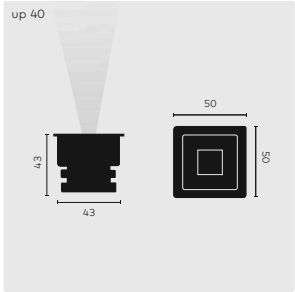

# kreon up

kreon up is a range of IP67 rated luminaires characterised by its minimal appearance and optical functionality. The range is offered in three sizes in square, circular or linear forms, is finished with black or white backed toughened glass with a satin stainless steel trim. LED modules are deep-set within the luminaires and are controlled by a choice of anti-glare louvres for precise uplighting; brightness limiting diffuser for ambient or orientation lighting; wallwash optic for vertical luminance or wall grazing optic for highlighting and bringing out the wall structure. kreon up 40 is also available as a surface mounted fixed downlight or linear wall grazer.

# kreon up 40

**up 40**  
 ☉ LxW 45x45 D 60 ①

**up 40 surface mounted**

**up 40 circular**  
 ☉ Ø 45 D 60

**up 40 circular surface mounted**

### REMARKS

- ① Build-in dimensions of fixture with XC-option: LxW = 45x47
- ② Must be placed on remote.
- ③ Driver can be used for at least 4 fixtures.

Thickness boardmaterial:  
 9-18mm  
 Gear excluded.  
 ☉ IP67