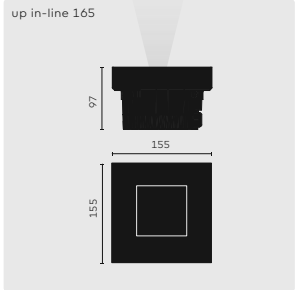

# kreon up 40

**up 40**  
 ☉ LxW 45x45 D 60 ①

**up 40 surface mounted**

**up 40 circular**  
 ☉ Ø 45 D 60

**up 40 circular surface mounted**

## REMARKS

① Must be placed on remote

Thickness boardmaterial:  
6-35mm  
Gear excluded.  
◆ IP67 - IK10

Matchbox up in-line 80

Matchbox up in-line 80 circular

# kreon up in-line 165

**up in-line 165**  
 Ø LxW 156x156 D 97  
 Gear: excl., anti-glare louvre incl.

**up in-line 165 wallwasher**  
 Ø LxW 156x156 D 97  
 Gear: excl.

**up in-line 165 circular**  
 Ø Ø156 D 97  
 Gear: excl., anti-glare louvre incl.