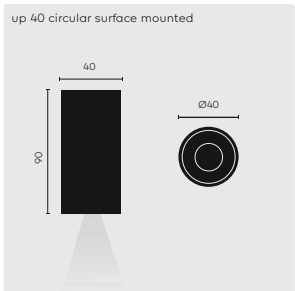

# kreon up

kreon up is a range of IP67 rated luminaires characterised by its minimal appearance and optical functionality. The range is offered in three sizes in square, circular or linear forms, is finished with black or white backed toughened glass with a satin stainless steel trim. LED modules are deep-set within the luminaires and are controlled by a choice of anti-glare louvres for precise uplighting; brightness limiting diffuser for ambient or orientation lighting; wallwash optic for vertical luminance or wall grazing optic for highlighting and bringing out the wall structure. kreon up 40 is also available as a surface mounted fixed downlight or linear wall grazer.

# kreon up 40

**up 40**  
 ☉ LxW 45x45 D 60 ①

**up 40 surface mounted**

**up 40 circular**  
 ☉ Ø 45 D 60

**up 40 circular surface mounted**

### REMARKS

- ① Build-in dimensions of fixture with XC-option: LxW = 45x47
- ② Must be placed on remote.
- ③ Driver can be used for at least 4 fixtures.

Thickness boardmaterial:  
 9-18mm  
 Gear excluded.  
 ☉ IP67