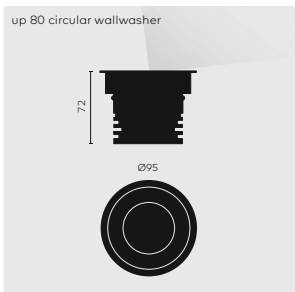

Colour	KR-code	Light sources	8027 2700K, CRI80	9027 2700K, CRI90	Optional accessories
up 80 ⌀ LxW 86x86 D 84 Diffusing lens incl.	○	KR952101	①	●	●	■
	●	KR952102	①	●	●	■
up 80 ⌀ LxW 86x86 D 84 15° optic & anti glare louvre incl.	○	KR952121	②	●	●	■
	●	KR952122	②	●	●	■
up 80 wallwasher ⌀ LxW 86x86 D 84	○	KR952171	③	●	●	■
	●	KR952172	③	●	●	■
up 80 circular ⌀ ⌀ 86 D 84 Diffusing lens incl.	○	KR952601	①	●	●	■
	●	KR952602	①	●	●	■
up 80 circular ⌀ ⌀ 86 D 84, 15° optic & anti glare louvre incl.	○	KR952621	②	●	●	■
	●	KR952622	②	●	●	■
up 80 circular wallwasher ⌀ ⌀ 86 D 84	○	KR952671	③	●	●	■
	●	KR952672	③	●	●	■

■ **Optional accessories**

Matchbox	KR752103	Matchbox up 80
	KR752603	Matchbox up 80 circular
Driver ①	KR772830	LED driver, 700 mA, ON/OFF, 35W (IP68)
	KR772752	LED driver, 700 mA, 1-10V, 12W (IP67)
	KR772753	LED driver, 700 mA, DALI, 70W (IP68)

	CRI	CCT	Wattage	Drive current	Fixture lumen
① LED	CRI80+	2700K	8,4W	700mA	272lm
	CRI90	2700K	8,4W	700mA	272lm
② LED	CRI80+	2700K	8,4W	700mA	458lm
	CRI90	2700K	8,4W	700mA	458lm
③ LED	CRI80+	2700K	8,4W	700mA	534lm
	CRI90	2700K	8,4W	700mA	534lm

REMARKS

① Must be placed on remote.

Thickness boardmaterial:
6-35mm
Gear excluded.
⌀ IP67 - IK10