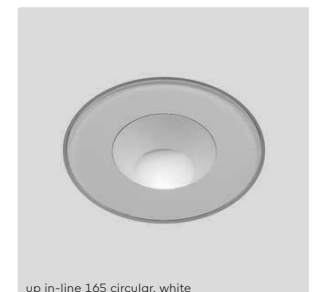

up in-line 165 circular, white