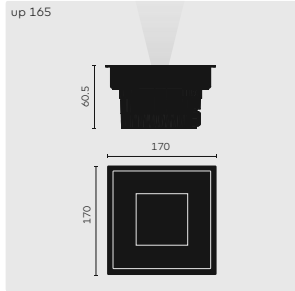

# kreon up 40

**up 40**  
 ☉ LxW 45x45 D 60 ①

**up 40 surface mounted**

**up 40 circular**  
 ☉ Ø 45 D 60

**up 40 circular surface mounted**

## REMARKS

① Must be placed on remote.

The stated dimensions are only to be used as a reference. Actual dimensions may vary. Each unit is unique due to the artisanal production technique. Gear excluded.  
 ⌀ IP67

# kreon up 165

**up 165**  
 ⌀ LxW 156x156 D 97  
 Gear: excl., anti-glare louvre incl.

**up 165 wallwasher**  
 ⌀ LxW 156x156 D 97  
 Gear: excl.

**up 165 circular**  
 ⌀ Ø156 D 97  
 Gear: excl., anti-glare louvre incl.