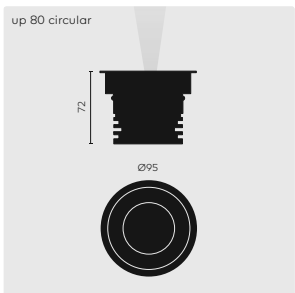

Colour	KR-code	Light sources	8027 2700K, CRI80	9027 2700K, CRI90	Optional accessories
up 80 ⌀ LxW 86x86 D 84 Diffusing lens incl.	○	KR952101	①	●	●	■
	●	KR952102	①	●	●	■
up 80 ⌀ LxW 86x86 D 84 15° optic & anti glare louvre incl.	○	KR952121	②	●	●	■
	●	KR952122	②	●	●	■
up 80 wallwasher ⌀ LxW 86x86 D 84	○	KR952171	③	●	●	■
	●	KR952172	③	●	●	■
up 80 circular ⌀ ⌀ 86 D 84 Diffusing lens incl.	○	KR952601	①	●	●	■
	●	KR952602	①	●	●	■
up 80 circular ⌀ ⌀ 86 D 84, 15° optic & anti glare louvre incl.	○	KR952621	②	●	●	■
	●	KR952622	②	●	●	■
up 80 circular wallwasher ⌀ ⌀ 86 D 84	○	KR952671	③	●	●	■
	●	KR952672	③	●	●	■

■ **Optional accessories**

Matchbox	KR752103	Matchbox up 80
	KR752603	Matchbox up 80 circular
Driver ①	KR772830	LED driver, 700 mA, ON/OFF, 35W (IP68)
	KR772752	LED driver, 700 mA, 1-10V, 12W (IP67)
	KR772753	LED driver, 700 mA, DALI, 70W (IP68)

	CRI	CCT	Wattage	Drive current	Fixture lumen
① LED	CRI80+	2700K	8,4W	700mA	272lm
	CRI90	2700K	8,4W	700mA	272lm
② LED	CRI80+	2700K	8,4W	700mA	458lm
	CRI90	2700K	8,4W	700mA	458lm
③ LED	CRI80+	2700K	8,4W	700mA	534lm
	CRI90	2700K	8,4W	700mA	534lm

REMARKS

① Must be placed on remote.

Thickness boardmaterial:
6-35mm
Gear excluded.
⌀ IP67 - IK10