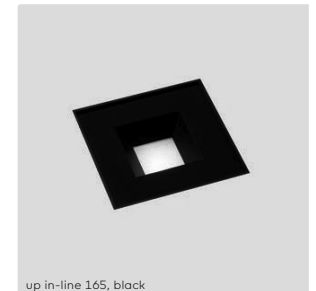

up in-line 165, black