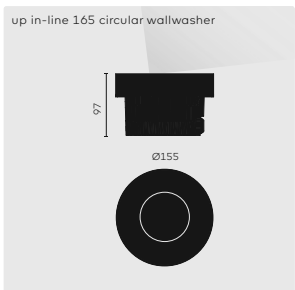

## REMARKS

① Must be placed on remote

Thickness boardmaterial:  
6-35mm  
Gear excluded.  
◆ IP67 - IK10

Matchbox up in-line 80

Matchbox up in-line 80 circular

# kreon up in-line 165

**up in-line 165**  
 Ø LxW 156x156 D 97  
 Gear: excl., anti-glare louvre incl.

**up in-line 165 wallwasher**  
 Ø LxW 156x156 D 97  
 Gear: excl.

**up in-line 165 circular**  
 Ø Ø156 D 97  
 Gear: excl., anti-glare louvre incl.