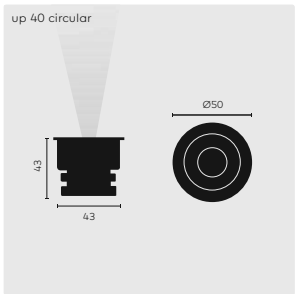

# kreon up

kreon up is a range of IP67 rated luminaires characterised by its minimal appearance and optical functionality. The range is offered in three sizes in square, circular or linear forms, is finished with black or white backed toughened glass with a satin stainless steel trim. LED modules are deep-set within the luminaires and are controlled by a choice of anti-glare louvres for precise uplighting; brightness limiting diffuser for ambient or orientation lighting; wallwash optic for vertical luminance or wall grazing optic for highlighting and bringing out the wall structure. kreon up 40 is also available as a surface mounted fixed downlight or linear wall grazer.

# kreon up 40

**up 40**  
 ☉ LxW 45x45 D 60 ①

**up 40 surface mounted**

**up 40 circular**  
 ☉ Ø 45 D 60

**up 40 circular surface mounted**

### REMARKS

- ① Build-in dimensions of fixture with XC-option: LxW = 45x47
- ② Must be placed on remote.
- ③ Driver can be used for at least 4 fixtures.

Thickness boardmaterial:  
 9-18mm  
 Gear excluded.  
 ☉ IP67