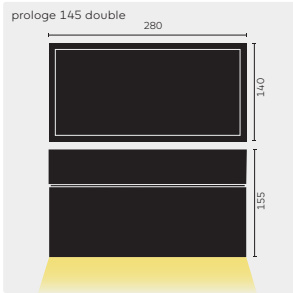

kreon prologe 145

prologe 145 single directional
Gear: incl.
Lamp: incl.

prologe 145 double directional
Gear: incl.
Lamp: incl.

Colour	KR-code	Light sources	9527 2700K, CRI95	FL Flood 25°	SM Switchable ON/OFF	YO 1-10V dimming	DD DALI dimming
○	<u>KR988651</u>	①	●	●	●	●	●
●	<u>KR988652</u>	①	●	●	●	●	●
○	<u>KR988751</u>	②	●	●	●	●	●
●	<u>KR988752</u>	②	●	●	●	●	●

	CRI	CCT	Voltage	Wattage	Fixture lumen	
①	LED	CRI95	2700K/3000K	230V	16,1W	900lm
②	LED	CRI95	2700K/3000K	230V	2 x 16,1W	2 x 900lm

REMARKS

IP20