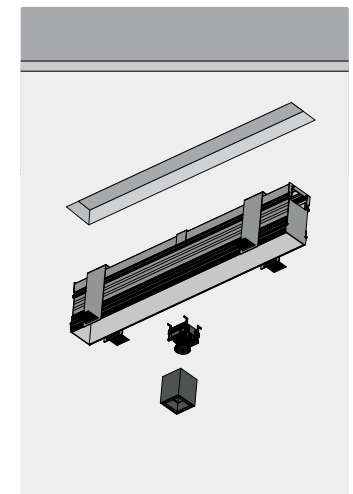

REMARKS

kreon prologe profile should be finished with polyester gypsum. The profile is supplied pre-assembled (all gears incl.) Combinations can be specified on order form.
Max. length single profile: 6000mm.
Shipping length depends on transport possibilities.
IP40

prologe 80 single in-line