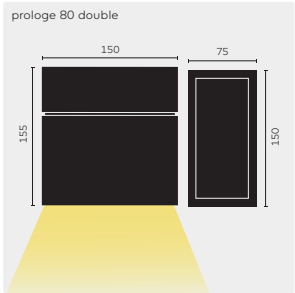

prologe 80 single, black

prologe 80 in-dolma double, white, black profile

prologe 145 double, black

kreon prologe 80

	Colour	KR-code	Light sources	8927 2700K, CR183	8330 3000K, CR183	8340 4000K, CR183	9027 2700K, CR190	9030 3000K, CR190	9040 4000K, CR190	9927 2700K, CR198	9930 3000K, CR198	9940 4000K, CR198	SW Switchable ON/OFF	Optional accessories
prologe 80 single fixed LED Gear: excl. Ⓞ	○	KR967121	①	●	●	●	●	●	●	●	●	●		■
	●	KR967122	①	●	●	●	●	●	●	●	●	●		■
prologe 80 single fixed LED Gear: incl.	○	KR967131	②	●	●	●	●	●	●				●	
	●	KR967132	②	●	●	●	●	●	●				●	
prologe 80 single fixed LED MR16 Gear: incl., lamp: excl.	○	KR968111	③											
	●	KR968112	③											
prologe 80 single fixed LED PAR16 Lamp: excl.	○	KR968131	④											
	●	KR968132	④											
prologe 80 double fixed LED Gear: excl. Ⓞ	○	KR967221	⑤	●	●	●	●	●	●	●	●	●		■
	●	KR967222	⑤	●	●	●	●	●	●	●	●	●		■
prologe 80 double fixed LED Gear: incl.	○	KR967231	⑥	●	●	●	●	●					●	
	●	KR967232	⑥	●	●	●	●	●					●	
prologe 80 double fixed LED MR16 Gear: incl., lamp: excl.	○	KR968211	③											
	●	KR968212	③											
prologe 80 double fixed LED PAR16 Lamp: excl.	○	KR968231	④											
	●	KR968232	④											