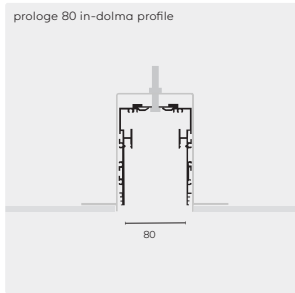

REMARKS

CDP: Conical Deglaring Prism
IP 20

kreon prologe 80 in-line/in-dolma

prologe 80 in-line profile aluminium
 Ø LxW (L+10)x105 D 245

prologe 80 in-dolma profile aluminium
 Ø LxW (L+10)x105 D 190

■ **Optional accessories**