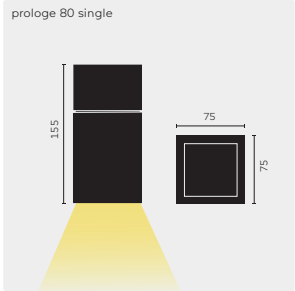

prologe 80 single, black

prologe 80 in-dolma double, white, black profile

prologe 145 double, black

kreon prologe 80

	Colour	KR-code	Light sources	8927 2700K, CR183	8330 3000K, CR183	8340 4000K, CR183	9027 2700K, CR190	9030 3000K, CR190	9040 4000K, CR190	9927 2700K, CR198	9930 3000K, CR198	9940 4000K, CR198	SW Switchable ON/OFF	Optional accessories
prologe 80 single fixed LED Gear: excl. Ⓞ	○	KR967121	①	●	●	●	●	●	●	●	●	●		■
	●	KR967122	①	●	●	●	●	●	●	●	●	●		■
prologe 80 single fixed LED Gear: incl.	○	KR967131	②	●	●	●	●	●	●				●	
	●	KR967132	②	●	●	●	●	●	●				●	
prologe 80 single fixed LED MR16 Gear: incl., lamp: excl.	○	KR968111	③											
	●	KR968112	③											
prologe 80 single fixed LED PAR16 Lamp: excl.	○	KR968131	④											
	●	KR968132	④											
prologe 80 double fixed LED Gear: excl. Ⓞ	○	KR967221	⑤	●	●	●	●	●	●	●	●	●		■
	●	KR967222	⑤	●	●	●	●	●	●	●	●	●		■
prologe 80 double fixed LED Gear: incl.	○	KR967231	⑥	●	●	●	●	●					●	
	●	KR967232	⑥	●	●	●	●	●					●	
prologe 80 double fixed LED MR16 Gear: incl., lamp: excl.	○	KR968211	③											
	●	KR968212	③											
prologe 80 double fixed LED PAR16 Lamp: excl.	○	KR968231	④											
	●	KR968232	④											