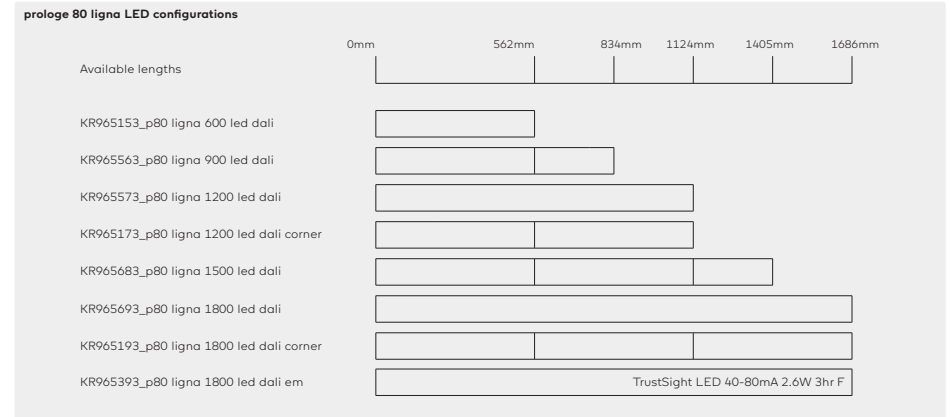

REMARKS
OLDLP: opalised linear deglaring
prism
IP40