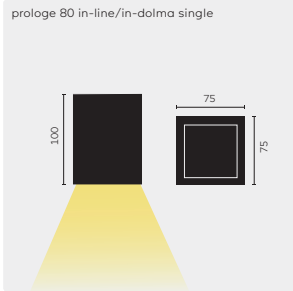

kreon prologe 80 in-line/in-dolma

	Colour	KR-code	Light sources	8927 2700K, CR183	8330 3000K, CR183	8340 4000K, CR183	9027 2700K, CR190	9030 3000K, CR190	9040 4000K, CR190	9927 2700K, CR198	9930 3000K, CR198	9940 4000K, CR198	SW Switchable ON/OFF	VO 1-10V dimming	DI DALI dimming	Optional accessories
prologe 80 in-line/in-dolma single fixed LED Gear: electr. incl.	○	KR965121	①	●	●	●	●	●	●	●	●	●	●	●	●	
	●	KR965122	①	●	●	●	●	●	●	●	●	●	●	●	●	
prologe 80 in-line/in-dolma single fixed LED MR16 Gear: electr. incl., lamp: excl.	○	KR965111	②													■
	●	KR965112	②													■
prologe 80 in-line/in-dolma single fixed LED PAR16 Lamp: excl.	○	KR965131	③													
	●	KR965132	③													
prologe 80 in-line/in-dolma double fixed LED Gear: electr. incl.	○	KR965221	④	●	●	●	●	●	●	●	●	●	●	●	●	
	●	KR965222	④	●	●	●	●	●	●	●	●	●	●	●	●	
prologe 80 in-line/in-dolma double fixed LED MR16 Gear: electr. incl., lamp: excl.	○	KR965211	⑤													■
	●	KR965212	⑤													■
prologe 80 in-line/in-dolma double fixed LED PAR16 Lamp: excl.	○	KR965231	⑥													
	●	KR965232	⑥													
Optional accessories																
Frosted glass		KR760109	Frosted glass prologe 80 in-line/in-dolma single LED MR16													
		KR760209	Frosted glass prologe 80 in-line/in-dolma double LED MR16													

	CRI	CCT	Voltage	Wattage	Fixture lumen
① LED	CR183	2700K/3000K/4000K	230V	6,6W	643lm
	CR190	2700K/3000K/4000K	230V	7,9W	643lm
	CR198	2700K/3000K/4000K	230V	9,3W	643lm
② LED MR16	fitting GU5,3		230V	20W	
③ LED PAR16	fitting GU10			20W	
④ LED	CR183	2700K/3000K/4000K	230V	2 x 6,6W	1287lm
	CR190	2700K/3000K/4000K	230V	2 x 7,9W	1287lm
	CR198	2700K/3000K/4000K	230V	2 x 9,3W	1287lm
⑤ LED MR16	fitting GU5,3		230V	2 x 20W	
⑥ LED PAR16	fitting GU10		230V	2 x 20W	

REMARKS
CDP: Conical Deglaring Prism
IP20