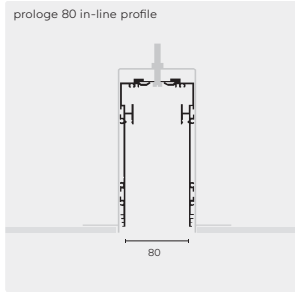

REMARKS

CDP: Conical Deglaring Prism
IP 20

kreon prologe 80 in-line/in-dolma

prologe 80 in-line profile aluminium
 Ø LxW (L+10)x105 D 245

prologe 80 in-dolma profile aluminium
 Ø LxW (L+10)x105 D 190

■ **Optional accessories**