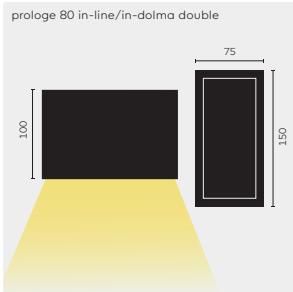

kreon prologe 80 in-line/in-dolma

	Colour	KR-code	Light sources	8927 2700K, CR183	8330 3000K, CR183	8340 4000K, CR183	9027 2700K, CR190	9030 3000K, CR190	9040 4000K, CR190	9927 2700K, CR198	9930 3000K, CR198	9940 4000K, CR198	SW Switchable ON/OFF	VO 1-10V dimming	DI DALI dimming	Optional accessories
prologe 80 in-line/in-dolma single fixed LED Gear: electr. incl.	○	KR965121	①	●	●	●	●	●	●	●	●	●	●	●	●	
	●	KR965122	①	●	●	●	●	●	●	●	●	●	●	●	●	
prologe 80 in-line/in-dolma single fixed LED MR16 Gear: electr. incl., lamp: excl.	○	KR965111	②													■
	●	KR965112	②													■
prologe 80 in-line/in-dolma single fixed LED PAR16 Lamp: excl.	○	KR965131	③													
	●	KR965132	③													
prologe 80 in-line/in-dolma double fixed LED Gear: electr. incl.	○	KR965221	④	●	●	●	●	●	●	●	●	●	●	●	●	
	●	KR965222	④	●	●	●	●	●	●	●	●	●	●	●	●	
prologe 80 in-line/in-dolma double fixed LED MR16 Gear: electr. incl., lamp: excl.	○	KR965211	⑤													■
	●	KR965212	⑤													■
prologe 80 in-line/in-dolma double fixed LED PAR16 Lamp: excl.	○	KR965231	⑥													
	●	KR965232	⑥													
Optional accessories																
Frosted glass		KR760109	Frosted glass prologe 80 in-line/in-dolma single LED MR16													
		KR760209	Frosted glass prologe 80 in-line/in-dolma double LED MR16													

	CRI	CCT	Voltage	Wattage	Fixture lumen
① LED	CR183	2700K/3000K/4000K	230V	6,6W	643lm
	CR190	2700K/3000K/4000K	230V	7,9W	643lm
	CR198	2700K/3000K/4000K	230V	9,3W	643lm
② LED MR16	fitting GU5,3		230V	20W	
③ LED PAR16	fitting GU10			20W	
④ LED	CR183	2700K/3000K/4000K	230V	2 x 6,6W	1287lm
	CR190	2700K/3000K/4000K	230V	2 x 7,9W	1287lm
	CR198	2700K/3000K/4000K	230V	2 x 9,3W	1287lm
⑤ LED MR16	fitting GU5,3		230V	2 x 20W	
⑥ LED PAR16	fitting GU10		230V	2 x 20W	

REMARKS
CDP: Conical Deglaring Prism
IP20