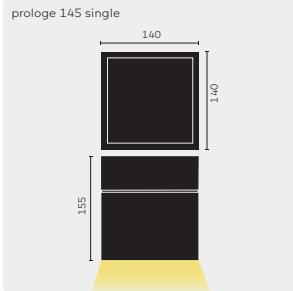

kreon prologe 145

prologe 145 single directional
Gear: incl.
Lamp: incl.

prologe 145 double directional
Gear: incl.
Lamp: incl.

Colour	KR-code	Light sources	9527 2700K, CRI95	FL Flood 25°	SM Switchable ON/OFF	YO 1-10V dimming	DD DALI dimming
○	<u>KR988651</u>	①	●	●	●	●	●
●	<u>KR988652</u>	①	●	●	●	●	●
○	<u>KR988751</u>	②	●	●	●	●	●
●	<u>KR988752</u>	②	●	●	●	●	●

	CRI	CCT	Voltage	Wattage	Fixture lumen	
①	LED	CRI95	2700K/3000K	230V	16,1W	900lm
②	LED	CRI95	2700K/3000K	230V	2 x 16,1W	2 x 900lm

REMARKS

IP20