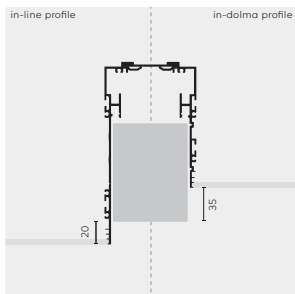

REMARKS

CDP: Conical Deglaring Prism
IP 20

kreon prologe 80 in-line/in-dolma

prologe 80 in-line profile aluminium
 Ø LxW (L+10)x105 D 245

prologe 80 in-dolma profile aluminium
 Ø LxW (L+10)x105 D 190

■ **Optional accessories**