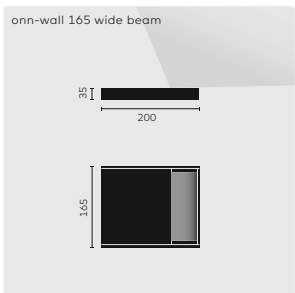

kreon onn-wall

onn-wall 165 narrow beam
1-10V gear incl.

onn-wall 165 narrow beam
DALI gear incl.

onn-wall 300 narrow beam
1-10V gear incl.

onn-wall 300 narrow beam
DALI gear incl.

onn-wall 165 wide beam

onn-wall 300 wide beam

Colour
KR-code
Light sources
9027
2700K, CRI90+
9030
3000K, CRI90+
SW
Switchable ON/OFF
YO
1-10V dimming
DD
DALI/touch dimming

☐	KR983511	①							
☒	KR983512	①							
☐	KR983311	①							
☒	KR983312	①							
☐	KR983521	②							
☒	KR983522	②							
☐	KR983321	②							
☒	KR983322	②							
☐	KR983411	③	☒	☒	☒	☒	☒	☒	☒
☒	KR983412	③	☒	☒	☒	☒	☒	☒	☒
☐	KR983421	④	☒	☒	☒	☒	☒	☒	☒
☒	KR983422	④	☒	☒	☒	☒	☒	☒	☒

		CRI	CCT	Voltage	Wattage	Fixture lumen
①	LED	CRI80+	2700K	230V	8,6W	605lm
②	LED	CRI80+	2700K	230V	17,2W	1211lm
③	LED	CRI90	2700K/3000K	230V	23,5W	1900lm
④	LED	CRI90	2700K/3000K	230V	47W	2940lm

REMARKS
Gear included.
IP40