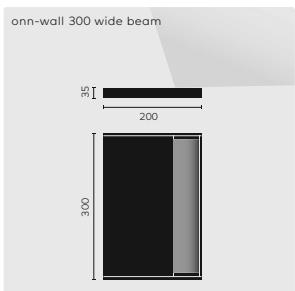

kreon onn-wall

onn-wall 165 narrow beam
1-10V gear incl.

onn-wall 165 narrow beam
DALI gear incl.

onn-wall 300 narrow beam
1-10V gear incl.

onn-wall 300 narrow beam
DALI gear incl.

onn-wall 165 wide beam

onn-wall 300 wide beam

Colour
KR-code
Light sources
9027
2700K, CRI90+
9030
3000K, CRI90+
SW
Switchable ON/OFF
YO
1-10V dimming
DD
DALI/touch dimming

☐	KR983511	①							
☒	KR983512	①							
☐	KR983311	①							
☒	KR983312	①							
☐	KR983521	②							
☒	KR983522	②							
☐	KR983321	②							
☒	KR983322	②							
☐	KR983411	③	☒	☒	☒	☒	☒	☒	☒
☒	KR983412	③	☒	☒	☒	☒	☒	☒	☒
☐	KR983421	④	☒	☒	☒	☒	☒	☒	☒
☒	KR983422	④	☒	☒	☒	☒	☒	☒	☒

		CRI	CCT	Voltage	Wattage	Fixture lumen
①	LED	CRI80+	2700K	230V	8,6W	605lm
②	LED	CRI80+	2700K	230V	17,2W	1211lm
③	LED	CRI90	2700K/3000K	230V	23,5W	1900lm
④	LED	CRI90	2700K/3000K	230V	47W	2940lm

REMARKS
Gear included.
IP40