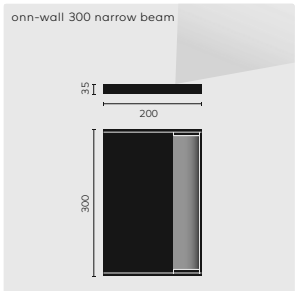

kreon onn-wall

onn-wall 165 narrow beam
1-10V gear incl.

onn-wall 165 narrow beam
DALI gear incl.

onn-wall 300 narrow beam
1-10V gear incl.

onn-wall 300 narrow beam
DALI gear incl.

onn-wall 165 wide beam

onn-wall 300 wide beam

Colour
KR-code
Light sources
9027
2700K, CRI90+
9030
3000K, CRI90+
SW
Switchable ON/OFF
YO
1-10V dimming
DD
DALI/touch dimming

☐	KR983511	①							
☒	KR983512	①							
☐	KR983311	①							
☒	KR983312	①							
☐	KR983521	②							
☒	KR983522	②							
☐	KR983321	②							
☒	KR983322	②							
☐	KR983411	③	☒	☒	☒	☒	☒	☒	☒
☒	KR983412	③	☒	☒	☒	☒	☒	☒	☒
☐	KR983421	④	☒	☒	☒	☒	☒	☒	☒
☒	KR983422	④	☒	☒	☒	☒	☒	☒	☒

		CRI	CCT	Voltage	Wattage	Fixture lumen
①	LED	CRI80+	2700K	230V	8,6W	605lm
②	LED	CRI80+	2700K	230V	17,2W	1211lm
③	LED	CRI90	2700K/3000K	230V	23,5W	1900lm
④	LED	CRI90	2700K/3000K	230V	47W	2940lm

REMARKS
Gear included.
IP40