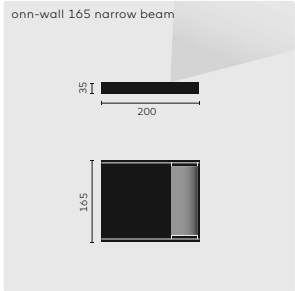

kreon onn

The simple and archetypical volume of kreon onn-wall creates an indirect ambient lighting making it an ideal fixture for highlighting all types of ceilings. kreon onn-wall 165 and 300 comes in two beam options. Narrow beam using TIR (Total Internal Reflection) lens technology for a forward throw light distribution without on the wall hot spots or wide beam using faceted reflectors by Bartenbach Lichtlabor for a high output and evenly spread indirect light distribution.

onn-wall 165, white

onn-wall 300, black

kreon onn-wall

 **onn-wall 165** narrow beam
1-10V gear incl.

 **onn-wall 165** narrow beam
DALI gear incl.

 **onn-wall 300** narrow beam
1-10V gear incl.

 **onn-wall 300** narrow beam
DALI gear incl.