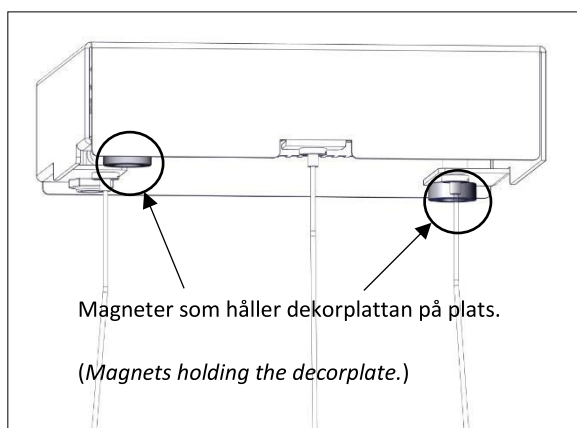

Halo/ Moon

Installationsmanual för montering av pendel takfäste
(*Installation manual for mounting pendant ceiling bracket*)

FLUX

FLUX AB | Mallslingan 26 | SE-18766 Täby
08-693 05 00 | www.flux.nu

4