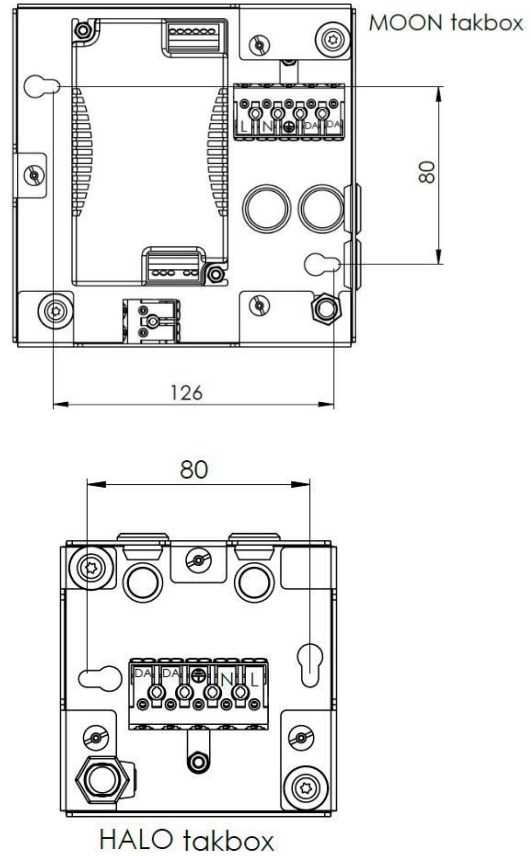

Halo/ Moon

Installationsmanual för montering av pendel takfäste
(*Installation manual for mounting pendant ceiling bracket*)

FLUX

FLUX AB | Mallslingan 26 | SE-18766 Täby
08-693 05 00 | www.flux.nu

2

3