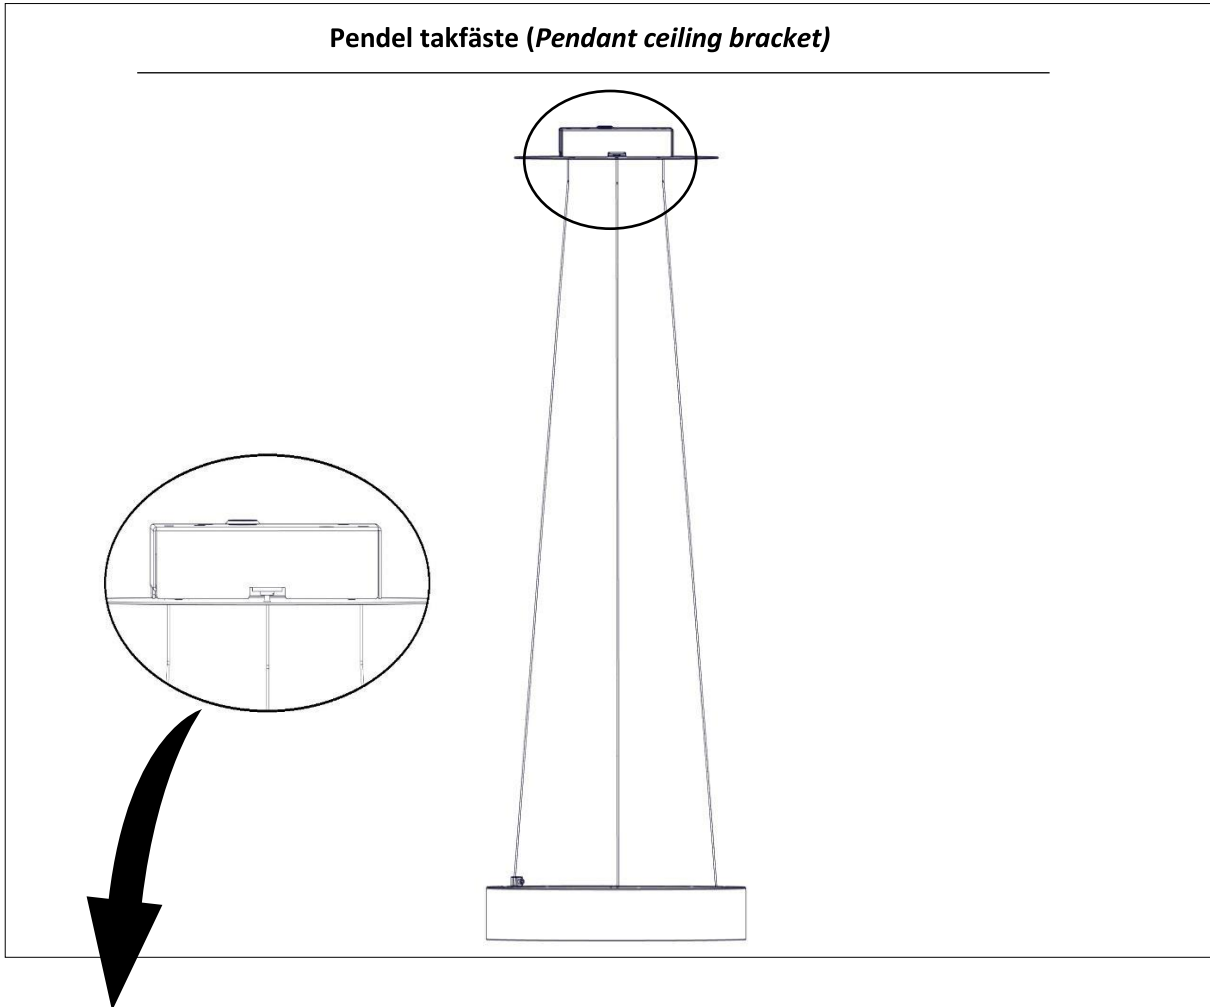

Halo/ Moon

Installationsmanual för montering av pendel takfäste
(*Installation manual for mounting pendant ceiling bracket*)

FLUX

FLUX AB | Mallslingan 26 | SE-18766 Täby
08-693 05 00 | www.flux.nu

Pendel takfäste (Pendant ceiling bracket)