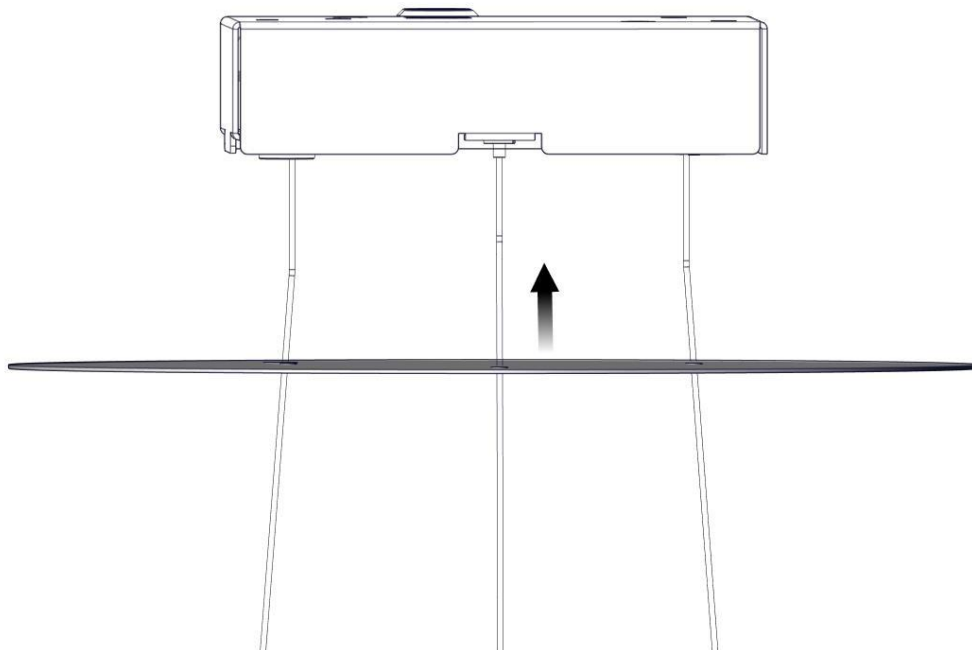

Halo/ Moon

Installationsmanual för montering av pendel takfäste
(*Installation manual for mounting pendant ceiling bracket*)

FLUX

FLUX AB | Mallslingan 26 | SE-18766 Täby
08-693 05 00 | www.flux.nu

4