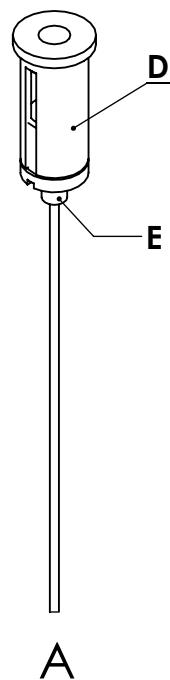

Description

# Installations anvisning Installation manual

Product Family

2Tight

Description

Inkopplings schema  
Connection diagram

Product Family

2Tight

**FLUX**FLUX AB | Mallslingan 26 | SE-18766 Täby  
08-693 05 00 | www.flux.nu**DALI/One4All****Switch Dim**