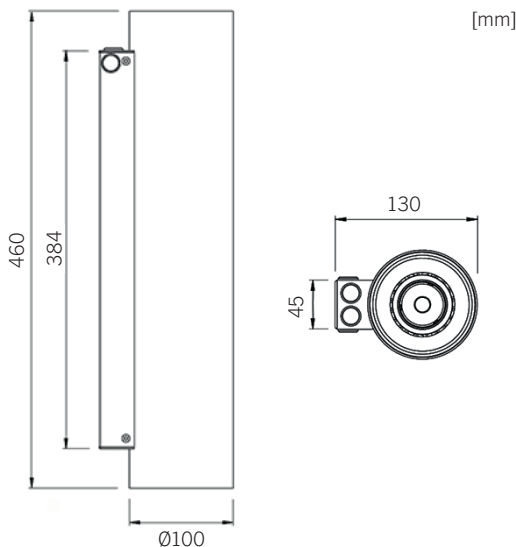

# Cane 100 wall

## Väggmonterad

Artikel	Namn
54-02-4301-20108	Cane 100 wall 460mm 2x12W 3000K 26° 2200lm one4all white
54-02-4301-20208	Cane 100 wall 460mm 2x12W 3000K 40° 2200lm one4all white
54-02-4301-20308	Cane 100 wall 460mm 2x12W 3000K 60° 2200lm one4all white
54-02-3301-20X08	Cane 100 wall 460mm 2x12W 3000K 26° 2200lm one4all black
54-02-3301-20X08	Cane 100 wall 460mm 2x12W 3000K 40° 2200lm one4all black
54-02-3301-20X08	Cane 100 wall 460mm 2x12W 3000K 60° 2200lm one4all black
54-02-4201-20108	Cane 100 wall 460mm 2x12W 2700K 26° 2200lm one4all white
54-02-4201-20208	Cane 100 wall 460mm 2x12W 2700K 40° 2200lm one4all white
54-02-4201-20308	Cane 100 wall 460mm 2x12W 2700K 60° 2200lm one4all white
54-02-3201-20X08	Cane 100 wall 460mm 2x12W 2700K 26° 2200lm one4all black
54-02-3201-20X08	Cane 100 wall 460mm 2x12W 2700K 40° 2200lm one4all black
54-02-3201-20X08	Cane 100 wall 460mm 2x12W 2700K 60° 2200lm one4all black