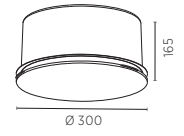

SIGN ROUND 300

incl. 230 V Ø 325 175/215 mm

LED	W / LUMEN	CRI	ART.-NO			STANDARD	DALI / 1-10 V	STANDARD	DALI / 1-10 V								
			STANDARD	DALI-DIMM	1-10 V-DIMM												
3000 K	17/1980	> 80	11440	11442	11441												
4000 K	17/2040	> 80	11450	11452	11451												
			CE														
MUSS-ZUBEHÖR / MUST-HAVE ACCESSORIES			ART.-NO		01-24	TECHN. OPTIONS	STANDARD										
U	EINBAURAHMEN / RECESSING FRAME		11705			↑		Ø 325	175								
	EINBAURAHMEN FARBIG / COLOURED RECESSING FRAME		11708		◆	↑		Ø 325	215								
					<table border="1"> <tr> <td>MM</td> <td>...10</td> <td>...12</td> <td>...15</td> </tr> <tr> <td></td> <td>10</td> <td>12,5</td> <td>15</td> </tr> </table>			MM	...10	...12	...15		10	12,5	15	ORDER-EXAMPLE: ◆ ↑ 11708-03 10 white 10 mm	
MM	...10	...12	...15														
	10	12,5	15														

SIGN ROUND 380

incl. 230 V Ø 405 175/215 mm

LED	W / LUMEN	CRI	ART.-NO			STANDARD	DALI / 1-10 V	STANDARD	DALI / 1-10 V								
			STANDARD	DALI-DIMM	1-10 V-DIMM												
3000 K	24/2800	> 80	11480	11482	11481												
4000 K	24/2970	> 80	11490	11492	11491												
			CE														
MUSS-ZUBEHÖR / MUST-HAVE ACCESSORIES			ART.-NO		01-24	TECHN. OPTIONS	STANDARD										
U	EINBAURAHMEN / RECESSING FRAME		11706			↑		Ø 405	175								
	RANDLOSRAHMEN FARBIG / COLOURED TRIMLESS FRAME		11709		◆	↑		Ø 405	215								
					<table border="1"> <tr> <td>MM</td> <td>...10</td> <td>...12</td> <td>...15</td> </tr> <tr> <td></td> <td>10</td> <td>12,5</td> <td>15</td> </tr> </table>			MM	...10	...12	...15		10	12,5	15	ORDER-EXAMPLE: ◆ ↑ 11709-03 10 white 10 mm	
MM	...10	...12	...15														
	10	12,5	15														

Please complete the article number for the marked lamp sections (◆▲●) with the corresponding codes from the colour table on the inside of back cover. The most popular colour codes are: 00 = aluminium nature; 01 = silver; 02 = black; 03 = white.