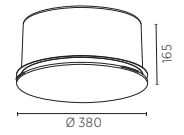

SIGN ROUND 300

incl. 230 V Ø 325 175/215 mm

LED	W / LUMEN	CRI	ART.-NO			STANDARD	DALI / 1-10 V	STANDARD	DALI / 1-10 V								
			STANDARD	DALI-DIMM	1-10 V-DIMM												
3000 K	17/1980	> 80	11440	11442	11441												
4000 K	17/2040	> 80	11450	11452	11451												
			CE														
MUSS-ZUBEHÖR / MUST-HAVE ACCESSORIES			ART.-NO		01-24	TECHN. OPTIONS	STANDARD										
U	EINBAURAHMEN / RECESSING FRAME		11705			↑		Ø 325	175								
	EINBAURAHMEN FARBIG / COLOURED RECESSING FRAME		11708		◆	↑		Ø 325	215								
					<table border="1"> <tr> <td>MM</td> <td>...10</td> <td>...12</td> <td>...15</td> </tr> <tr> <td></td> <td>10</td> <td>12,5</td> <td>15</td> </tr> </table>			MM	...10	...12	...15		10	12,5	15	ORDER-EXAMPLE: ◆ ↑ 11708-03 10 white 10 mm	
MM	...10	...12	...15														
	10	12,5	15														

SIGN ROUND 380

incl. 230 V Ø 405 175/215 mm

LED	W / LUMEN	CRI	ART.-NO			STANDARD	DALI / 1-10 V	STANDARD	DALI / 1-10 V								
			STANDARD	DALI-DIMM	1-10 V-DIMM												
3000 K	24/2800	> 80	11480	11482	11481												
4000 K	24/2970	> 80	11490	11492	11491												
			CE														
MUSS-ZUBEHÖR / MUST-HAVE ACCESSORIES			ART.-NO		01-24	TECHN. OPTIONS	STANDARD										
U	EINBAURAHMEN / RECESSING FRAME		11706			↑		Ø 405	175								
	RANDLOSRAHMEN FARBIG / COLOURED TRIMLESS FRAME		11709		◆	↑		Ø 405	215								
					<table border="1"> <tr> <td>MM</td> <td>...10</td> <td>...12</td> <td>...15</td> </tr> <tr> <td></td> <td>10</td> <td>12,5</td> <td>15</td> </tr> </table>			MM	...10	...12	...15		10	12,5	15	ORDER-EXAMPLE: ◆ ↑ 11709-03 10 white 10 mm	
MM	...10	...12	...15														
	10	12,5	15														

Please complete the article number for the marked lamp sections (◆▲●) with the corresponding codes from the colour table on the inside of back cover. The most popular colour codes are: 00 = aluminium nature; 01 = silver; 02 = black; 03 = white.