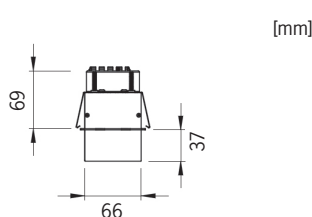

Takinfälld

Artikel	Namn
51-73-49302-20808	Cover prisma drop-down 10W 3000K 1104lm 596mm one4all
51-73-49303-20808	Cover prisma drop-down 14W 3000K 1565lm 854mm one4all
51-73-49304-20808	Cover prisma drop-down 19W 3000K 2208lm 1196mm one4all
51-73-49305-20808	Cover prisma drop-down 23W 3000K 2760lm 1430mm one4all
51-73-49306-20808	Cover prisma drop-down 27W 3000K 3312lm 1710mm one4all
51-73-49307-20808	Cover prisma drop-down 31W 3000K 3864lm 1990mm one4all
51-73-49308-20808	Cover prisma drop-down 36W 3000K 4416lm 2270mm one4all
51-73-49309-20808	Cover prisma drop-down 41W 3000K 4968lm 2550mm one4all
51-73-49310-20808	Cover prisma drop-down 45W 3000K 5520lm 2830mm one4all
51-73-49311-20808	Cover prisma drop-down 50W 3000K 6072m 3110mm one4all
51-73-49312-20808	Cover prisma drop-down 54W 3000K 6624lm 3390mm one4all
51-73-49313-20808	Cover prisma drop-down 59W 3000K 7176lm 3670mm one4all
51-73-49314-20808	Cover prisma drop-down 63W 3000K 7728lm 3950mm one4all

51-73-49302-20808 är 3000K
För 2700K, ange istället 2 i artikelnumret: 51-73-49202-20808
För 4000K, ange istället 4 i artikelnumret: 51-73-49402-20808

51-73-49302-20808 är one4all
För on/off, ange istället 0 i artikelnumret: 51-73-49302-20800