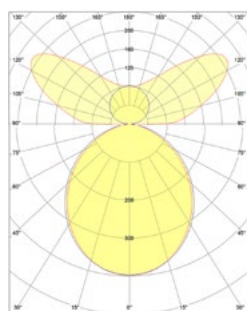

Tillval: uppljus