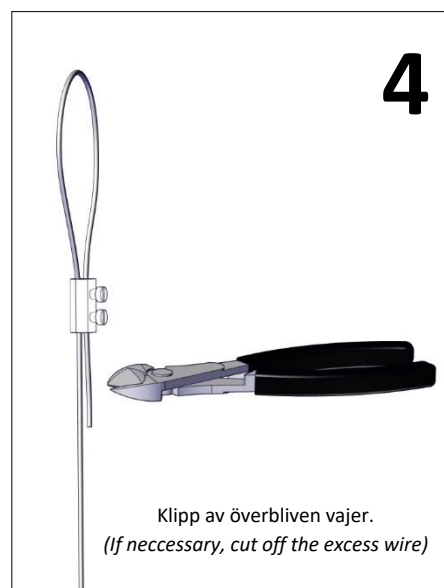

Line Safe Max

Installationsmanual för montering av pendel takfäste. (*Installation manual for mounting pendant ceiling bracket.*)

FLUX

FLUX AB | Mallslingan 26 | SE-18766 Täby
08-693 05 00 | www.flux.nu

Pendel takfäste (*Pendant ceiling bracket*)