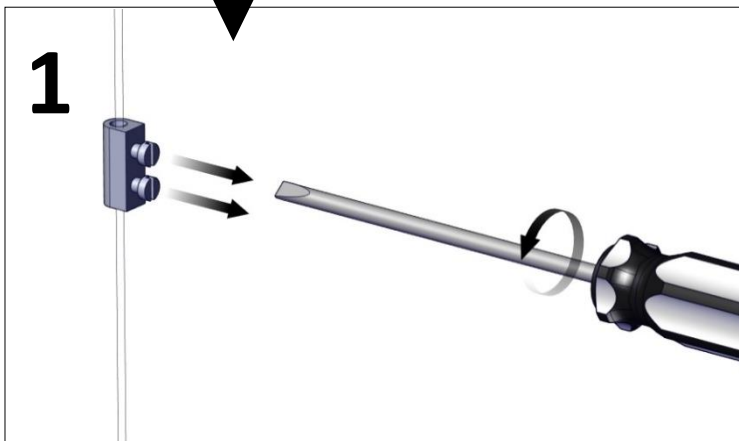

Line Safe Max

Installationsmanual för montering av pendel takfäste. (*Installation manual for mounting pendant ceiling bracket.*)

FLUX

FLUX AB | Mallslingan 26 | SE-18766 Täby
08-693 05 00 | www.flux.nu

Pendel takfäste (*Pendant ceiling bracket*)